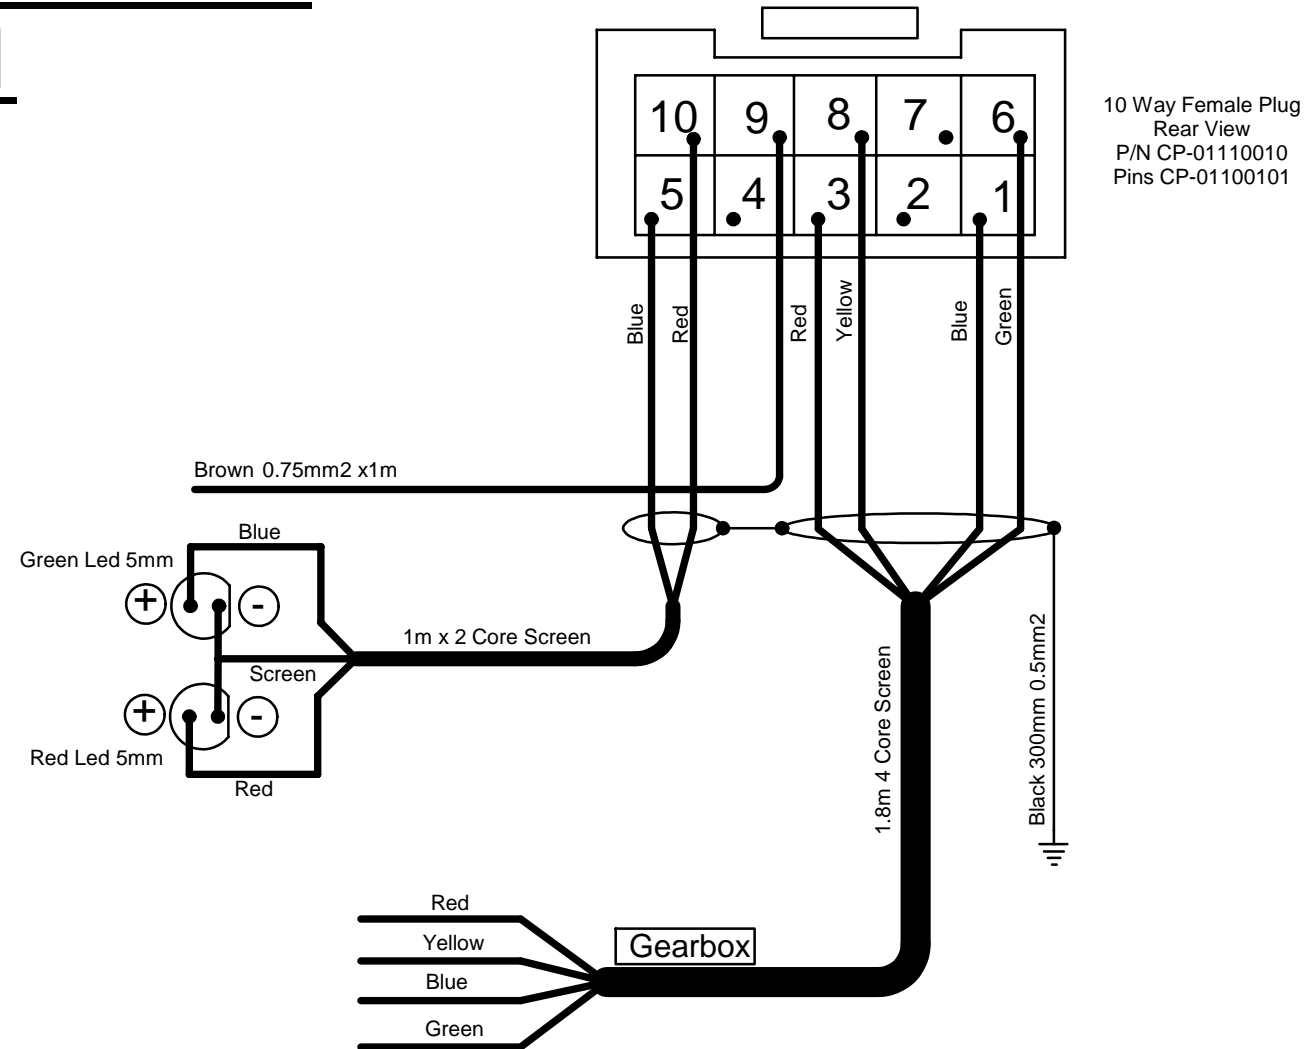

Gearbox Harness LG3.4

P/N G06 Ver 1.1

File Name: G06 Gearbox Harness No2 LG3.1

Last Changed: 22/06/2009

Screened cables are 0.5mm²