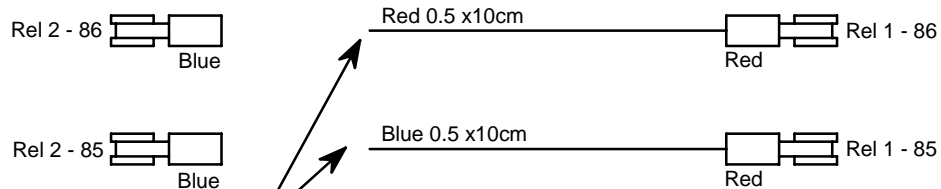

Fuse Box Lexus V8 MTA 6Way

Last Changed: 09/10/2009

Drawing Ver: 1.0

Parts List

- 1 x Fusebox 6 way
- 1 x Sticker
- 1 x Baseplate
- 4 x M5x6 M/Screws
- 4 x M5 Cerated washer
- 2 x 6mmx16 Self Tappers
- 14 x Red Female Lugs
- 5 x Blue Female Lugs
- 1 x Yellow Female Lug
- 1 x Join Lug F/Pump
- 6 x 5A Fuses
- 1 x 7.5A Fuse

Connect the two lugs with the Red & Blue relay wires from the EMU and these 2 wires