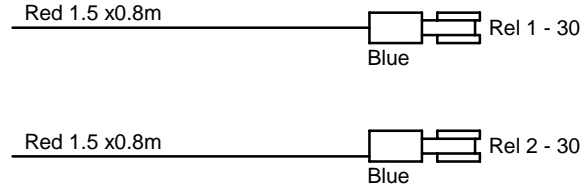

Fuse Box Lexus V8 MTA 6Way

Last Changed: 09/10/2009

Drawing Ver: 1.0

Parts List

- 1 x Fusebox 6 way
- 1 x Sticker
- 1 x Baseplate
- 4 x M5x6 M/Screws
- 4 x M5 Cerated washer
- 2 x 6mmx16 Self Tappers
- 14 x Red Female Lugs
- 5 x Blue Female Lugs
- 1 x Yellow Female Lug
- 1 x Join Lug F/Pump
- 6 x 5A Fuses
- 1 x 7.5A Fuse