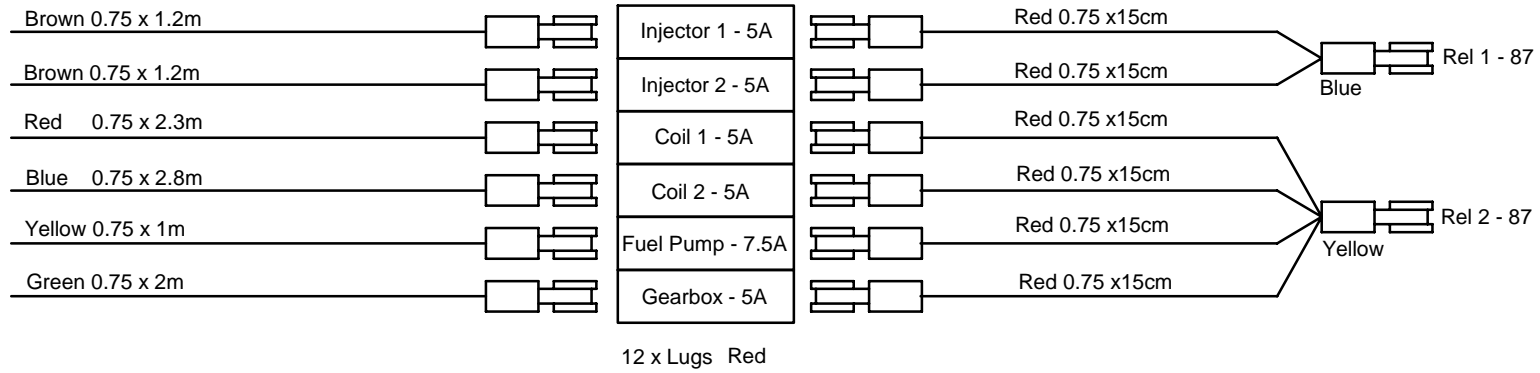

Fuse Box Lexus V8 MTA 6Way

Last Changed: 09/10/2009

Drawing Ver: 1.0

Parts List

- 1 x Fusebox 6 way
- 1 x Sticker
- 1 x Baseplate
- 4 x M5x6 M/Screws
- 4 x M5 Cerated washer
- 2 x 6mmx16 Self Tappers
- 14 x Red Female Lugs
- 5 x Blue Female Lugs
- 1 x Yellow Female Lug
- 1 x Join Lug F/Pump
- 6 x 5A Fuses
- 1 x 7.5A Fuse