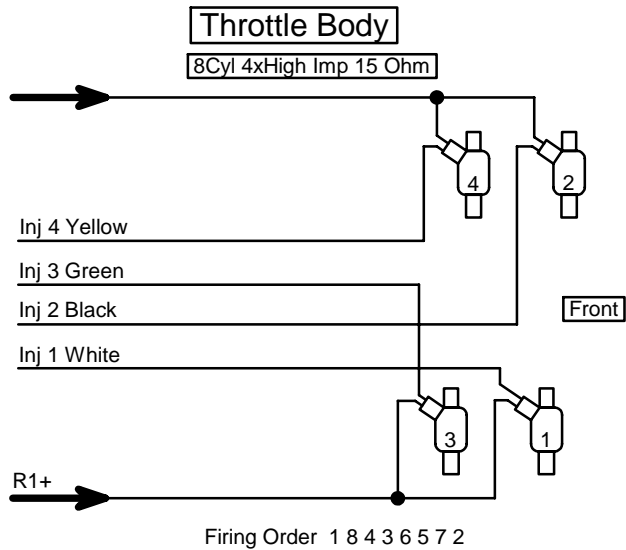

# TITAN Injector Wiring 8Cyl

Last Changed: 15/06/2010

Drawing Ver: 1.0

**NB!** Connect the Positive to the Negative between injectors

**Note!** Your firing order and piston numbers may differ from the examples. Determine which pistons move up and down together and wire them together. See also the manual for how to determine from the firing order which injectors must be grouped together.