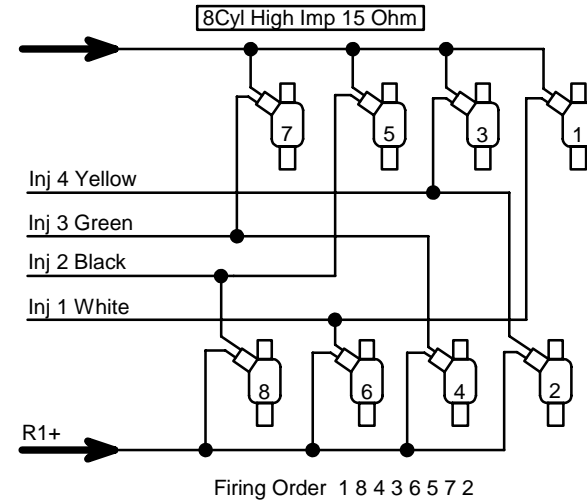

# TITAN Injector Wiring 8Cyl

Last Changed: 15/06/2010

Drawing Ver: 1.0

**NB!** Connect the Positive to the Negative between injectors

**Note!** Your firing order and piston numbers may differ from the examples. Determine which pistons move up and down together and wire them together. See also the manual for how to determine from the firing order which injectors must be grouped together.