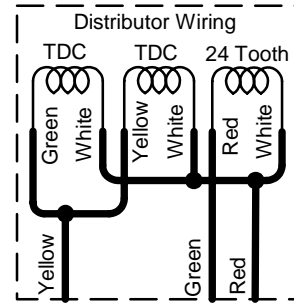

# Toyota Distributor Wiring

Last Changed: 29/06/2010

Drawing Ver: 2.0

### Most Local Motor's

| Harness   | Distributor    | Description   |
|-----------|----------------|---------------|
| 1. Green  | Red            | 24 Tooth +    |
| 2. Yellow | Green & Yellow | 2 x TDC +     |
| 3. Red    | White x 3      | 3 x Induct. - |

### Most Import Motor's

| Harness   | Distributor | Description   |
|-----------|-------------|---------------|
| 1. Green  | Black       | 24 Tooth +    |
| 2. Yellow | Green & Red | 2 x TDC +     |
| 3. Red    | White x 3   | 3 x Induct. - |