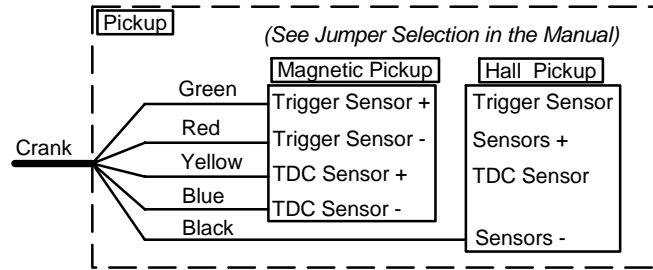

### Most Local Motor's

| Harness   | Distributor    | Description   |
|-----------|----------------|---------------|
| 1. Green  | Red            | 24 Tooth +    |
| 2. Yellow | Green & Yellow | 2 x TDC +     |
| 3. Red    | White x 3      | 3 x Induct. - |

### Most Import Motor's

| Harness   | Distributor | Description   |
|-----------|-------------|---------------|
| 1. Green  | Black       | 24 Tooth +    |
| 2. Yellow | Green & Red | 2 x TDC +     |
| 3. Red    | White x 3   | 3 x Induct. - |