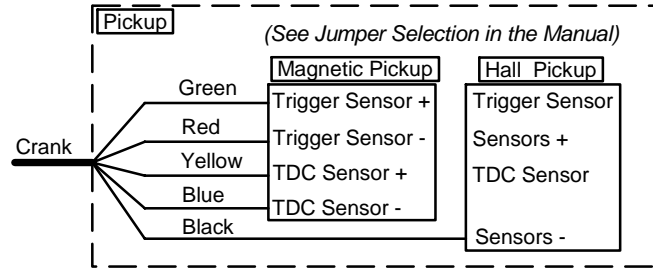

Toyota Distributor Wiring

Last Changed: 29/06/2010

Drawing Ver: 2.0

Harness	Distributor	Description
1. Green	Red	24 Tooth +
2. Yellow	Green & Yellow	2 x TDC +
3. Red	White x 3	3 x Induct. -