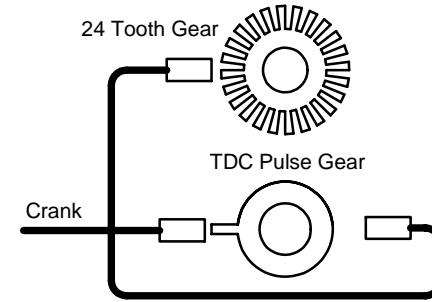

Toyota Distributor Wiring

Last Changed: 29/06/2010

Drawing Ver: 2.0

Harness	Distributor	Description
1. Green	Red	24 Tooth +
2. Yellow	Green & Yellow	2 x TDC +
3. Red	White x 3	3 x Induct. -