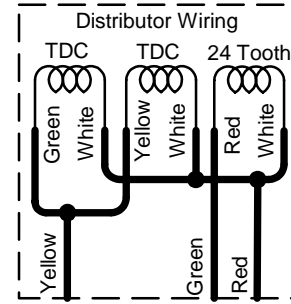

Toyota Distributor Wiring

Last Changed: 29/06/2010

Drawing Ver: 2.0

Harness	Distributor	Description
1. Green	Red	24 Tooth +
2. Yellow	Green & Yellow	2 x TDC +
3. Red	White x 3	3 x Induct. -