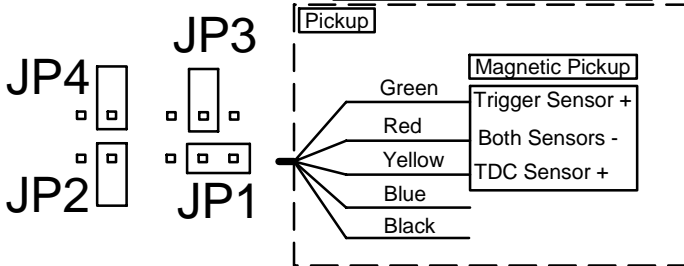

TITAN Trigger + TDC Wiring

Last Changed: 09/05/2011

Drawing Ver: 1.1

Magnetic Pickup

Single Pickup

Dual Pickups

Combination Pickup

Hall / Optic Pickup

Single Pickup

Dual Pickups

Combination Pickup

Magnetic Trigger With Hall TDC Pickups