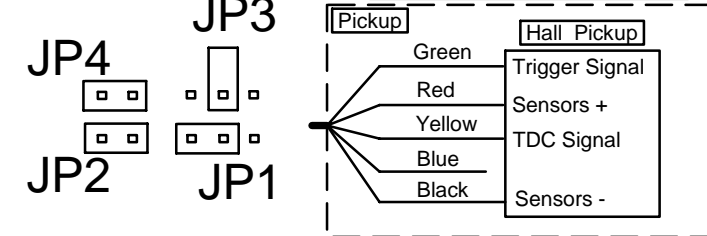

TITAN Trigger + TDC Wiring

Last Changed: 09/05/2011

Drawing Ver: 1.1

Magnetic Pickup

Single Pickup

Dual Pickups

Combination Pickup

Hall / Optic Pickup

Single Pickup

Dual Pickups

Combination Pickup

Magnetic Trigger With Hall TDC Pickups