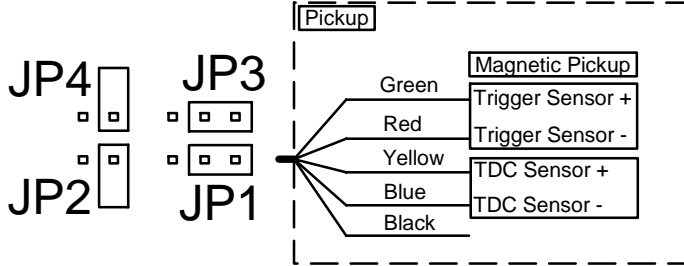

TITAN Trigger + TDC Wiring

Last Changed: 09/05/2011

Drawing Ver: 1.1

Magnetic Pickup

Single Pickup

Dual Pickups

Combination Pickup

Hall / Optic Pickup

Single Pickup

Dual Pickups

Combination Pickup

Magnetic Trigger With Hall TDC Pickups