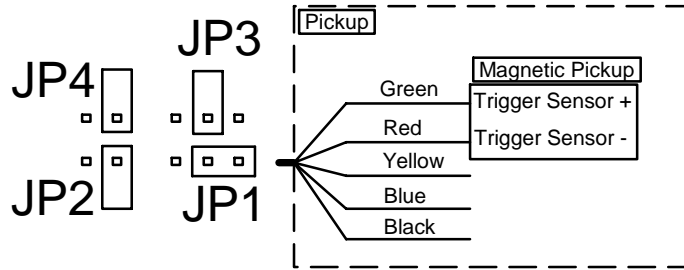

TITAN Trigger + TDC Wiring

Last Changed: 09/05/2011

Drawing Ver: 1.1

Magnetic Pickup

Single Pickup

Dual Pickups

Combination Pickup

Hall / Optic Pickup

Single Pickup

Dual Pickups

Combination Pickup

Magnetic Trigger With Hall TDC Pickups