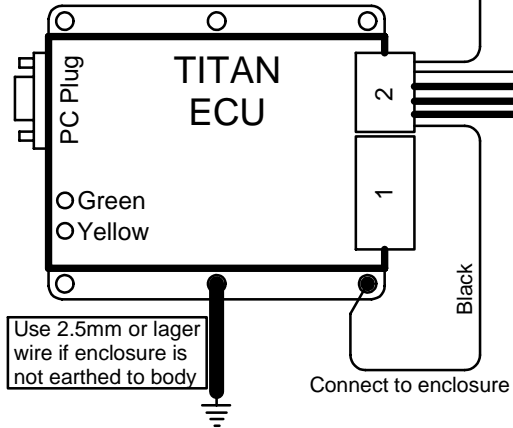

E26 V8 Chev 4Coil 4Inj

Firing Order 18436572

Last Changed: 13/05/2011

Drawing Ver: 2.0

Ign+
T Ignition Power
Earth

Terminal Connections with the same name are tied together

Led's Functions
Yellow - Power
Green - RPM Pulse

Connector Pinouts

Harness Pin View

- 1. Blue - Coil 5&8
- 2. Green - Coil 2&3
- 3. Yellow - Inj RF
- 4. Blue - Fuel Relay
- 5. Red - Inj RR
- 6. Red - Coil 1&6
- 7. Yellow - Coil 4&7
- 8. Green - Inj LF
- 9. Green - RPM Output
- 10. Blue - Inj LR