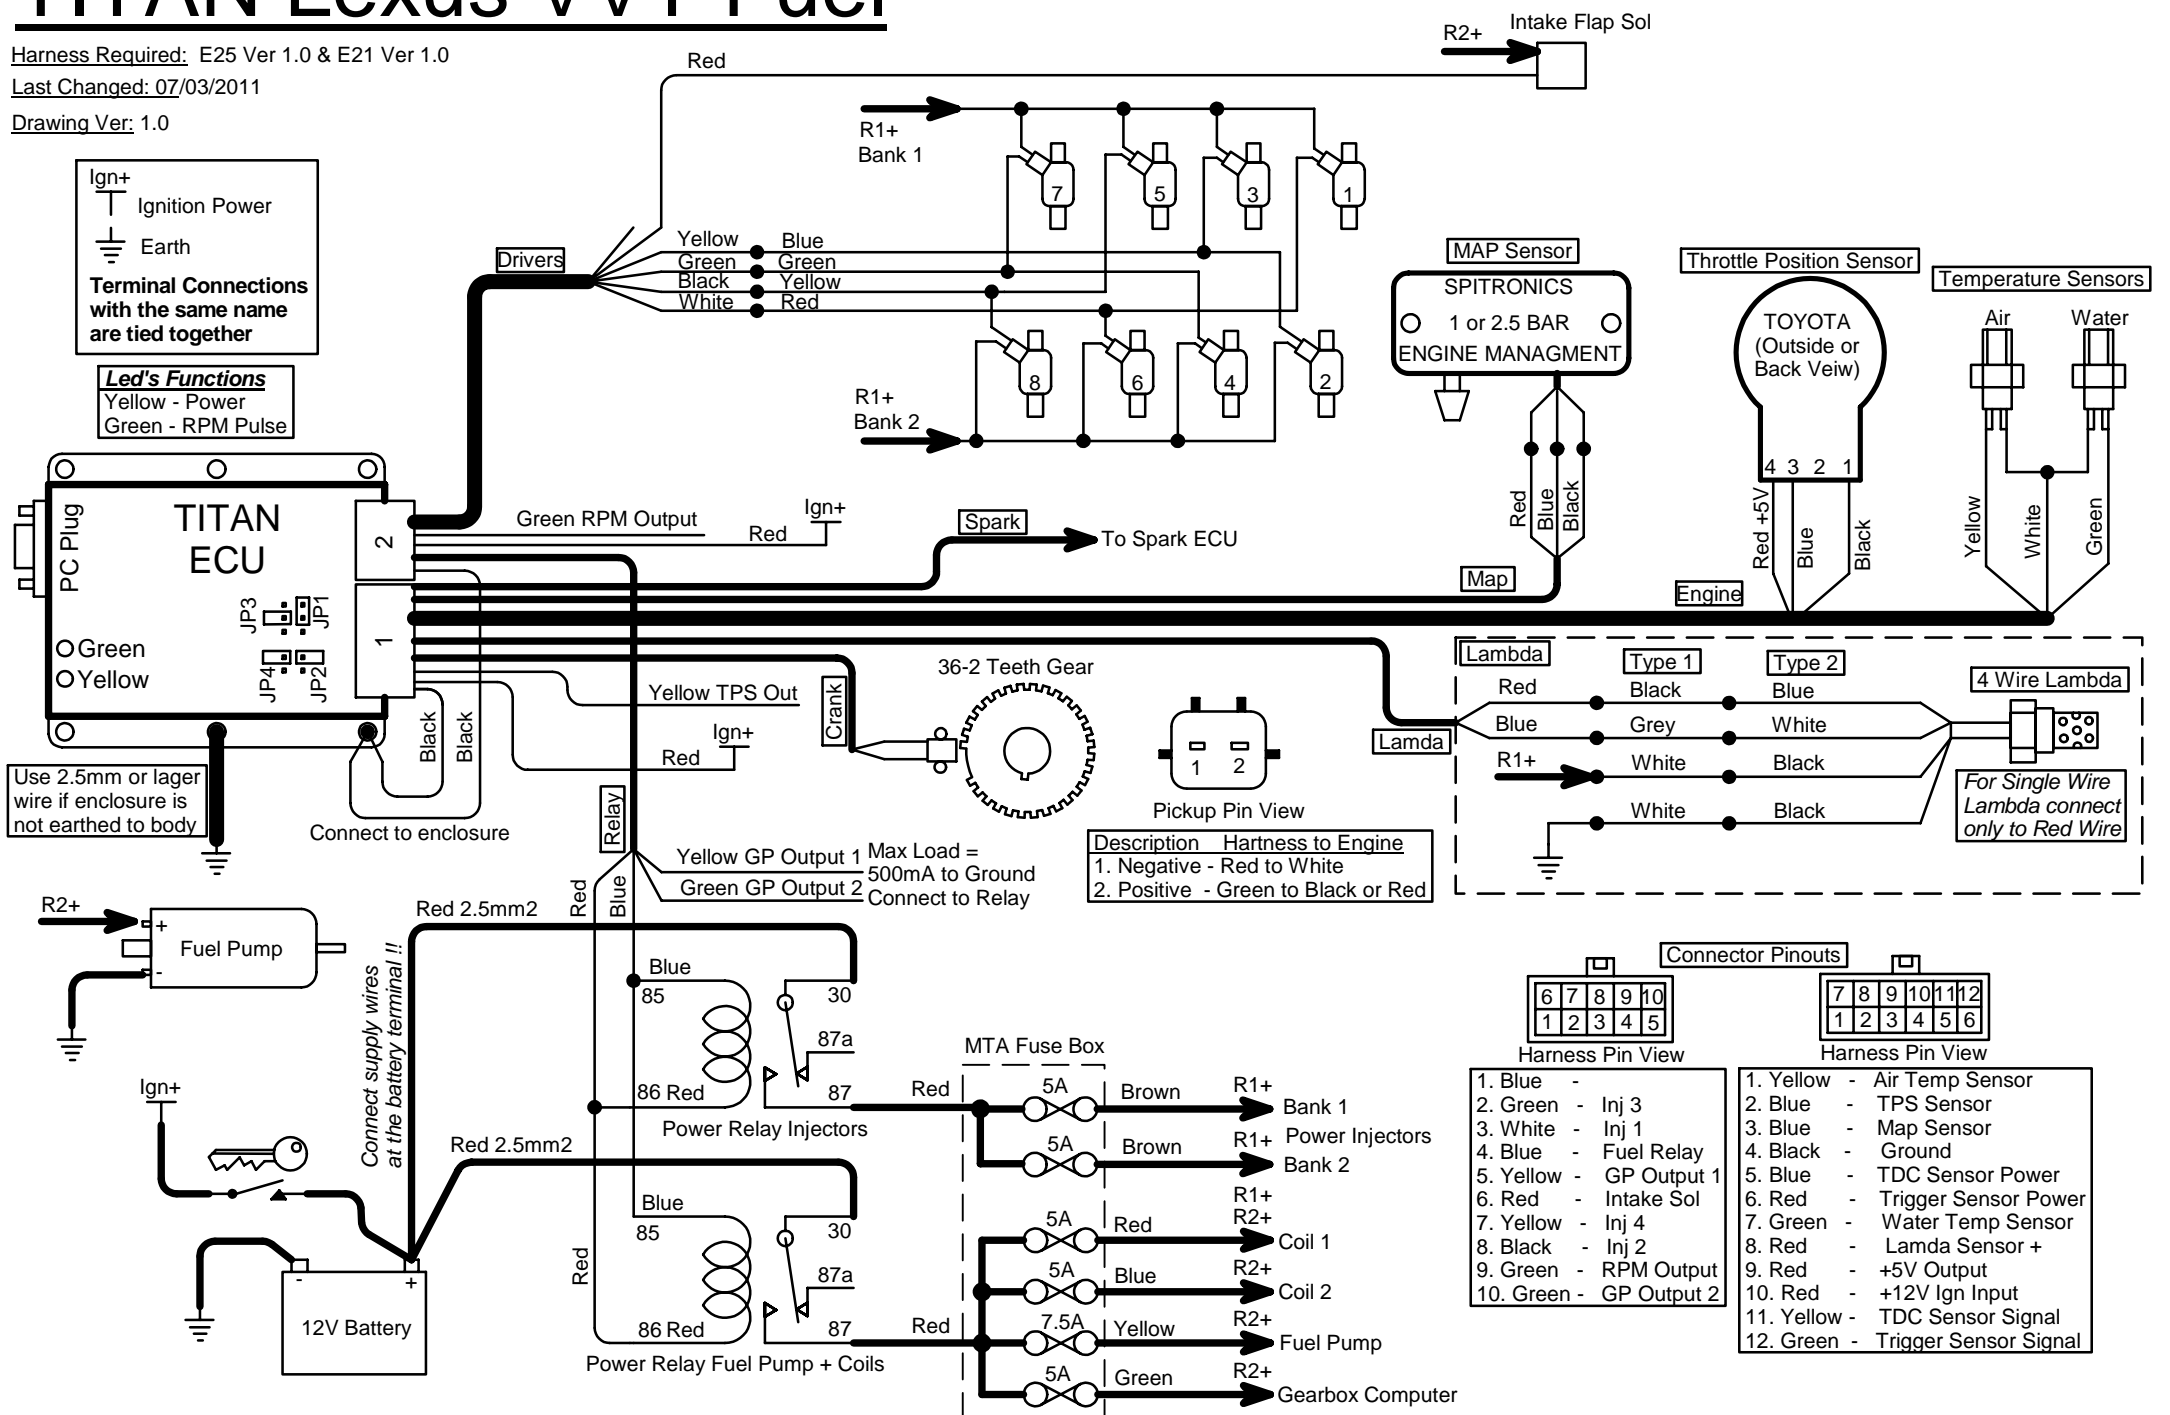

TITAN Lexus VVT Fuel

Harness Required: E25 Ver 1.0 & E21 Ver 1.0

Last Changed: 07/03/2011

Drawing Ver: 1.0

Pin	Color	Function
1	Blue	Air Temp Sensor
2	Yellow	TPS Sensor
3	Blue	Map Sensor
4	Black	Ground
5	Blue	TDC Sensor Power
6	Red	Trigger Sensor Power
7	Green	Water Temp Sensor
8	Red	Lambda Sensor +
9	Red	+5V Output
10	Red	+12V Ign Input
11	Yellow	TDC Sensor Signal
12	Green	Trigger Sensor Signal