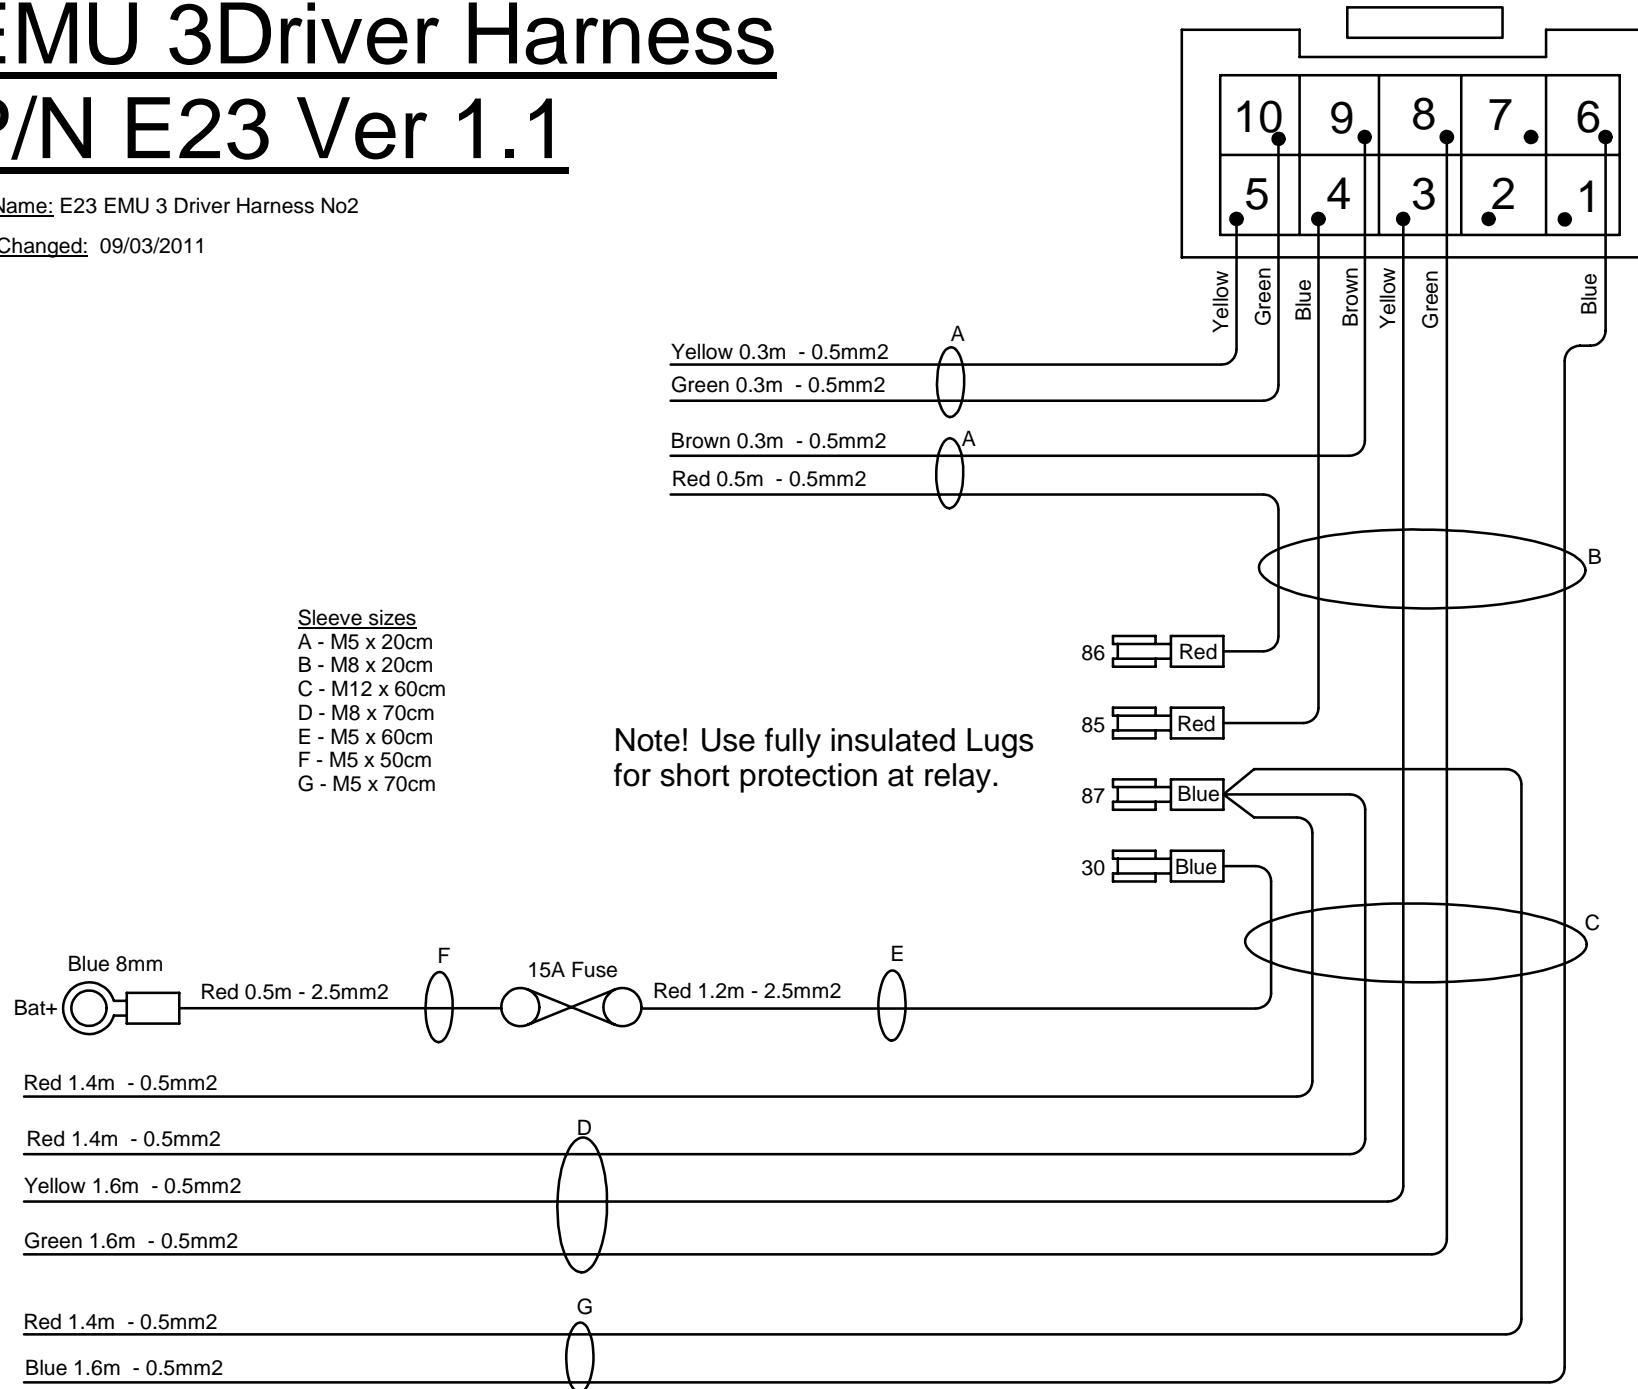

EMU 3Driver Harness

P/N E23 Ver 1.1

File Name: E23 EMU 3 Driver Harness No2

Last Changed: 09/03/2011

10 Way Female Plug
Rear View
P/N CP-01110010
Pins CP-01100101

- Sleeve sizes
- A - M5 x 20cm
 - B - M8 x 20cm
 - C - M12 x 60cm
 - D - M8 x 70cm
 - E - M5 x 60cm
 - F - M5 x 50cm
 - G - M5 x 70cm

Note! Use fully insulated Lugs for short protection at relay.