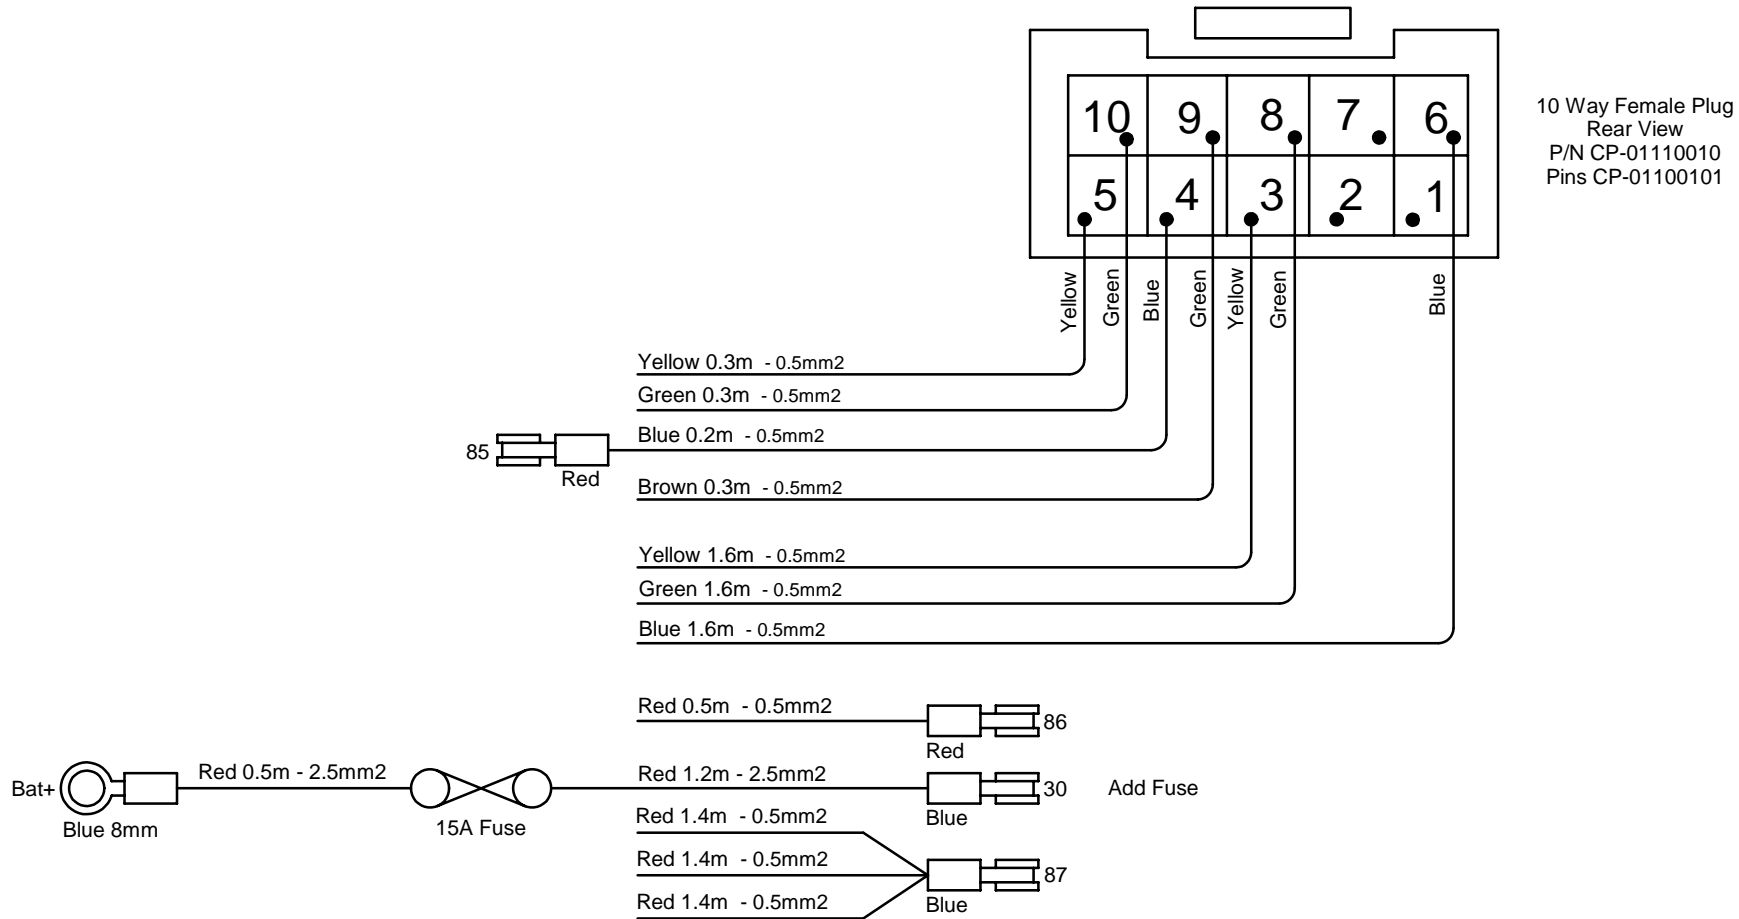

EMU 3Driver Harness

P/N E23 Ver 1.0

File Name: E23 EMU 3 Driver Harness No2

Last Changed: 29/12/2010

Note! Use fully insulated Lugs for short protection at relay.