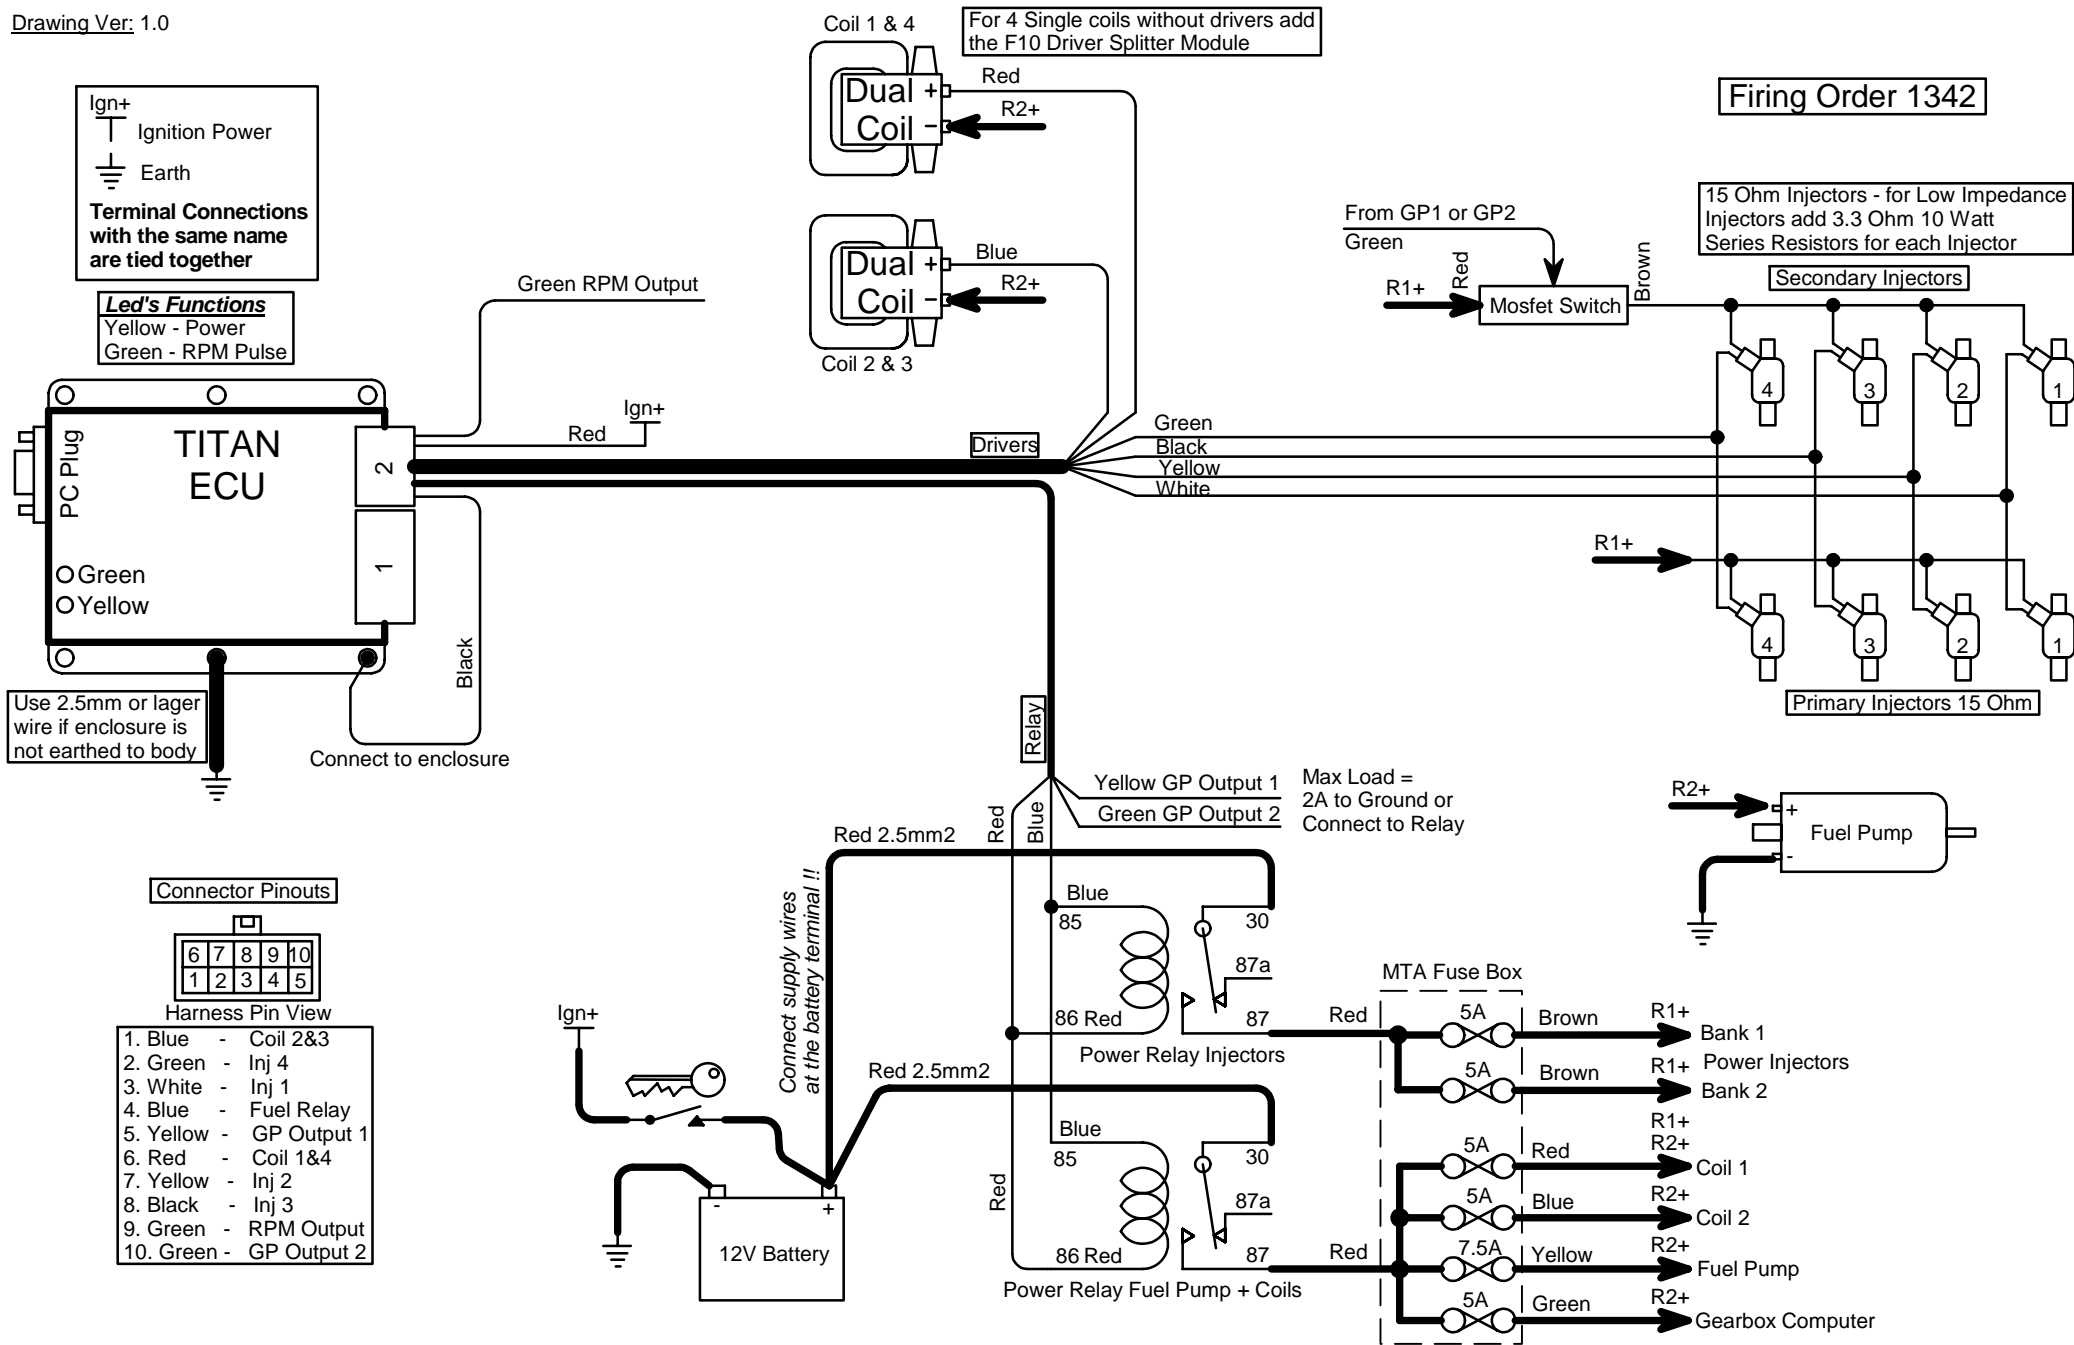

# E21 4Cyl Full Seq Micro Fuel W/Spark

Last Changed: 09/06/2011

Drawing Ver: 1.0

## Connector Pinouts

6	7	8	9	10
1	2	3	4	5

## Harness Pin View

- 1. Blue - Coil 2&3
- 2. Green - Inj 4
- 3. White - Inj 1
- 4. Blue - Fuel Relay
- 5. Yellow - GP Output 1
- 6. Red - Coil 1&4
- 7. Yellow - Inj 2
- 8. Black - Inj 3
- 9. Green - RPM Output
- 10. Green - GP Output 2