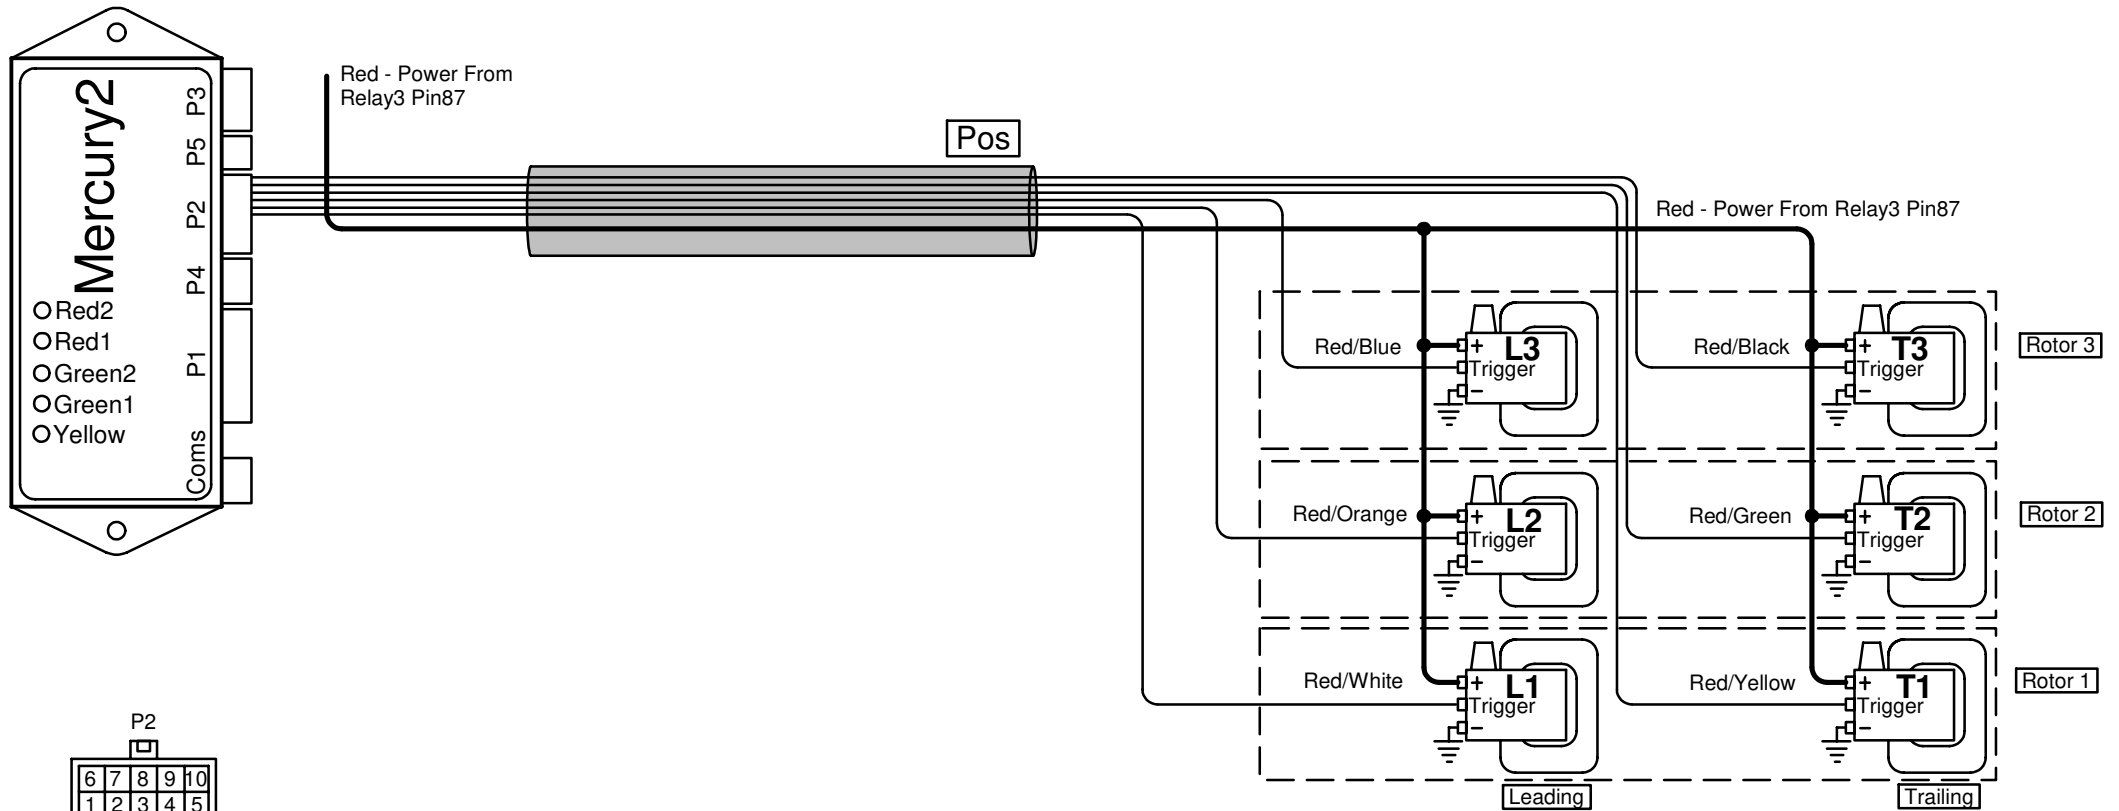

# 3Rotor Full Seq COP Int Drv

Last Changed: 13/11/2017

Harness Required: MEX01-2

1.	Red/White	-	Coil Drv 1
2.	Red/Orange	-	Coil Drv 3
3.	Red/Blue	-	Coil Drv 5
4.	Blue/Red	-	
5.	Red	-	
6.	Red/Yellow	-	Coil Drv 2
7.	Red/Green	-	Coil Drv 4
8.	Red/Black	-	Coil Drv 6
9.			
10.	Red	-	

Connector Pinouts

Software Settings

**Coil Combination**

Full Sequential