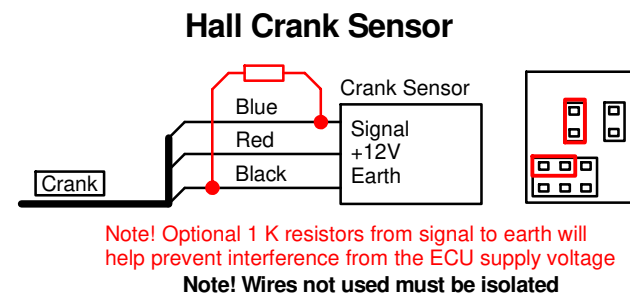

E24 P1 Crank Sensor

Last Changed: 08/08/2020

Harness: E24-P1

Trigger [Falling]
 Home

Trigger [Falling]
 Home