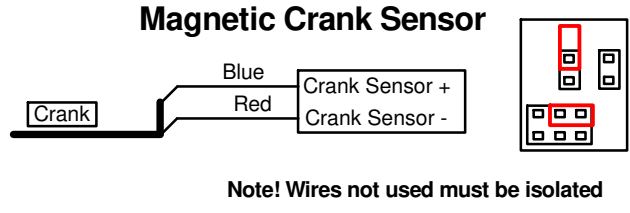

E24 P1 Crank Sensor

Last Changed: 08/08/2020

Harness: E24-P1

Trigger [Falling]
 Home

Trigger [Falling]
 Home