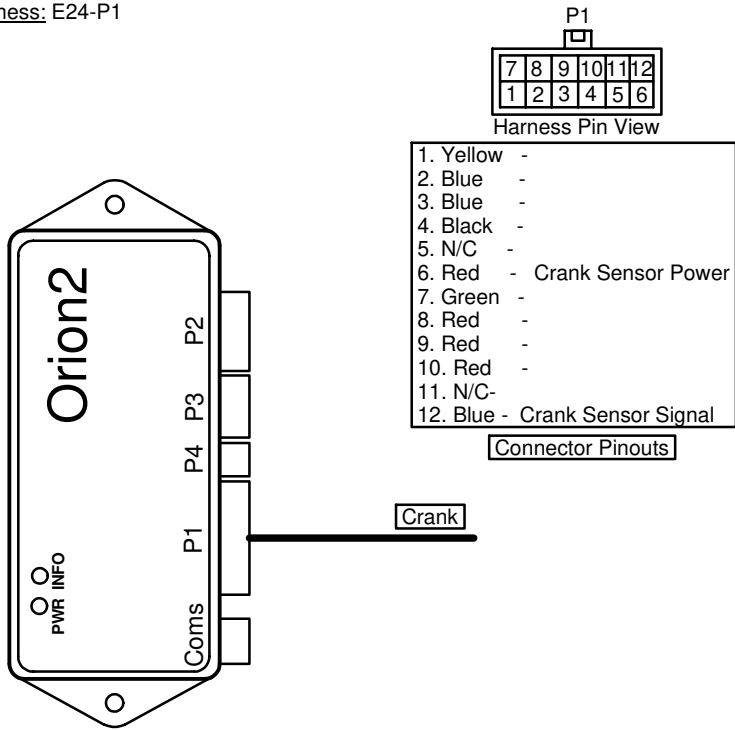

E24 P1 Crank Sensor

Last Changed: 08/08/2020

Harness: E24-P1

Trigger [Falling]
 Home

Trigger [Falling]
 Home