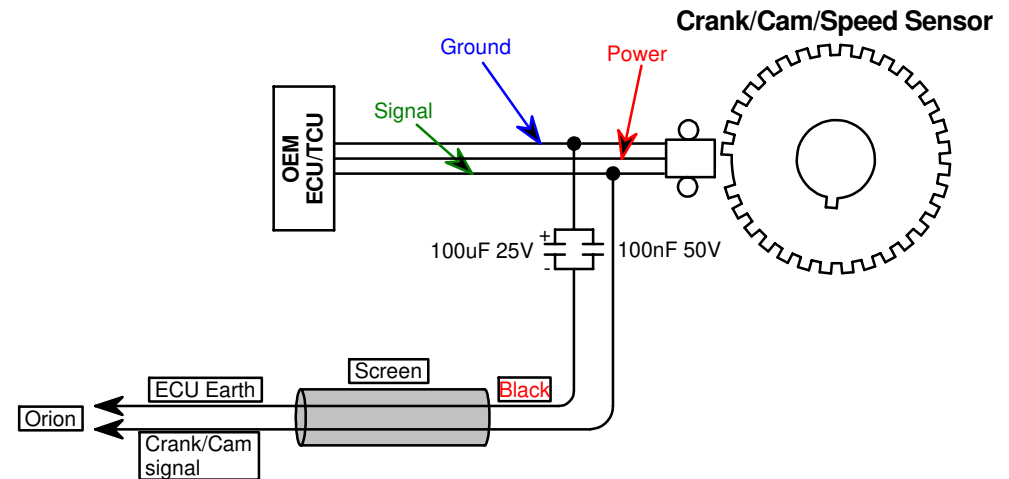

Orion2 Sensor Tap-In Filter

Last Changed: 08/08/2020

Magnetic Sensor

Note: See drawing for correct wire color of the specific sensor.

Hall & Optic Sensor

Note: See drawing for correct wire color of the specific sensor.