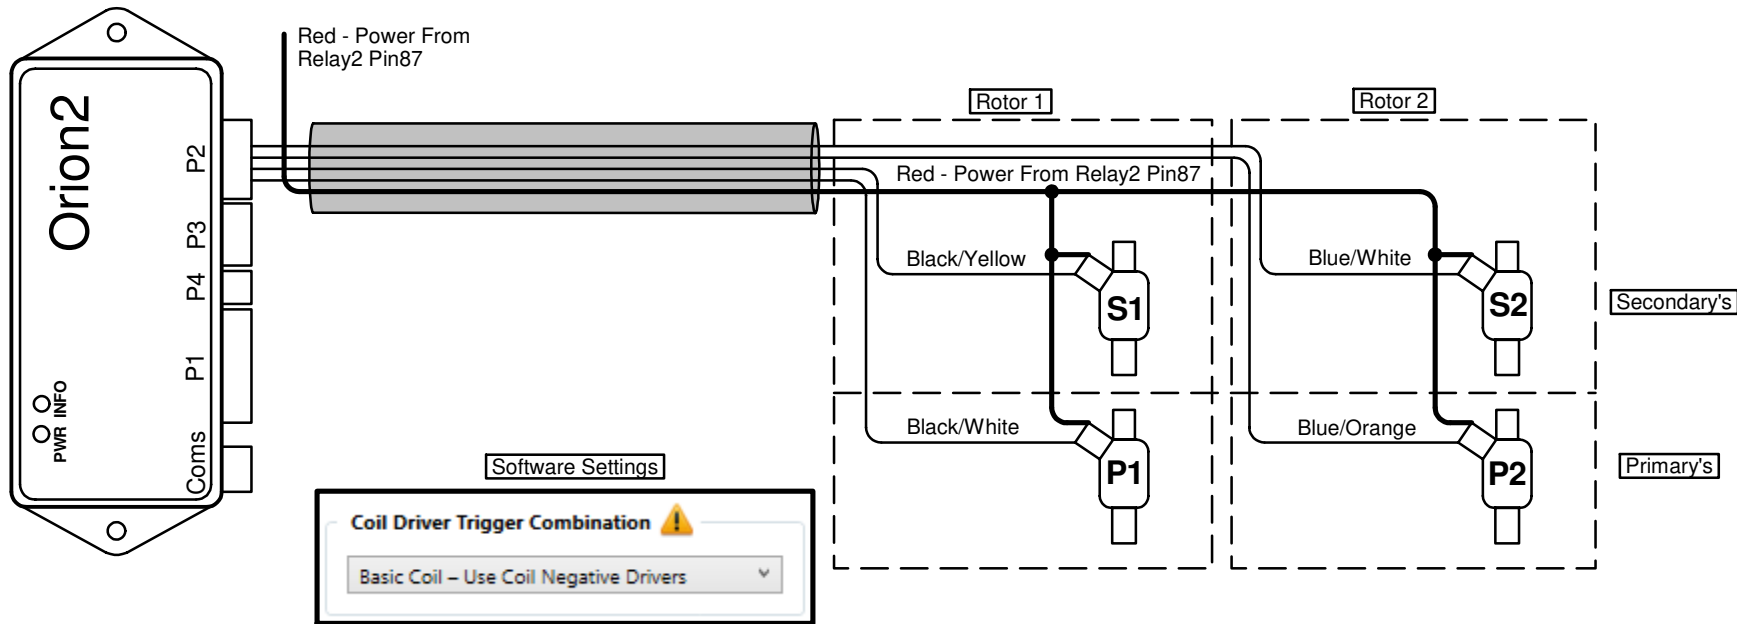

# 2Rotor Full Seq High Imp Injector Option1

Last Changed: 16/09/2020

Harness Required: E33

Note! This connections is used with Basic Coils

Harness Pin View

6	7	8	9	10
1	2	3	4	5

1. Black/Purple -  
 2. Black/Orange -  
 3. Black/White - Inj P1  
 4. Blue -  
 5. Blue/Orange - Inj P2  
 6. Black/Red -  
 7. Black/Brown -  
 8. Black/Yellow - Inj S1  
 9. Green -  
 10. Blue/White - Inj S2

Injector Driver Outputs

Injector Driver Output 1	Negative 1
Injector Driver Output 2	Negative 2
Injector Driver Output 3	Negative 5
Injector Driver Output 4	Negative 6

Note! Primary injectors are at the bottom and Secondary's are at the top of the Intake Plenum