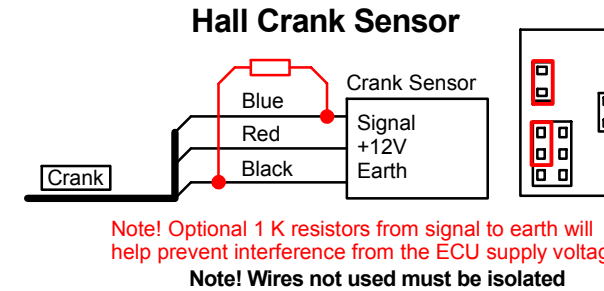

☒ Trigger [Falling]

☐ Home