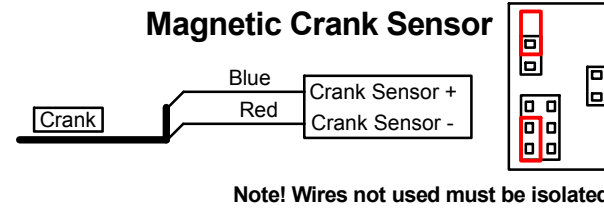

E24 P1 Crank Sensor

Last Changed: 08/06/2021

Harness: E24-P1

- | | |
|-----------|-----------------------|
| 1. Yellow | - |
| 2. Blue | - |
| 3. Blue | - |
| 4. Black | - |
| 5. N/C | - |
| 6. Red | - Crank Sensor Power |
| 7. Green | - |
| 8. Red | - |
| 9. Red | - |
| 10. Red | - |
| 11. N/C | - |
| 12. Blue | - Crank Sensor Signal |

Connector Pinouts

Trigger [Falling]

Home

Trigger [Falling]

Home