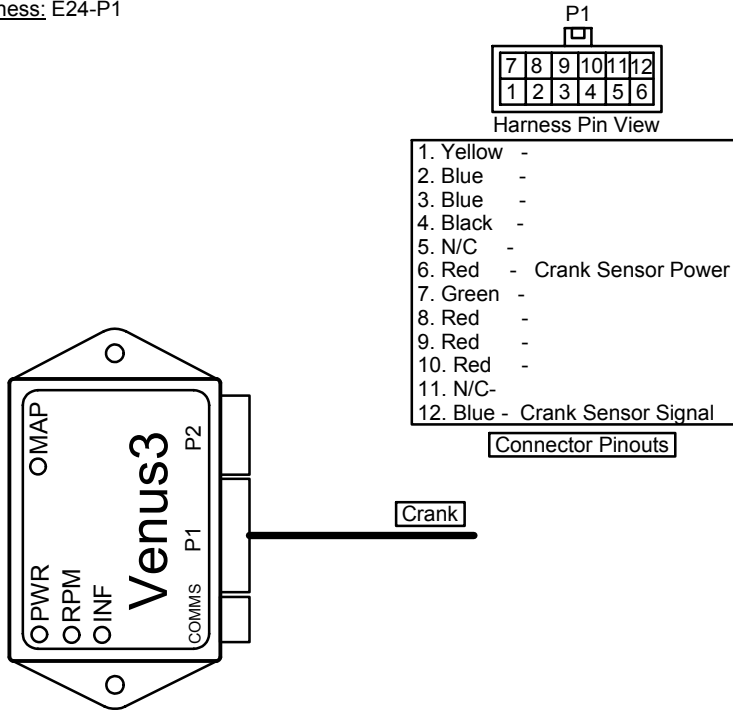

E24 P1 Crank Sensor

Last Changed: 08/06/2021

Harness: E24-P1

- | | |
|-----------|-----------------------|
| 1. Yellow | - |
| 2. Blue | - |
| 3. Blue | - |
| 4. Black | - |
| 5. N/C | - |
| 6. Red | - Crank Sensor Power |
| 7. Green | - |
| 8. Red | - |
| 9. Red | - |
| 10. Red | - |
| 11. N/C | - |
| 12. Blue | - Crank Sensor Signal |