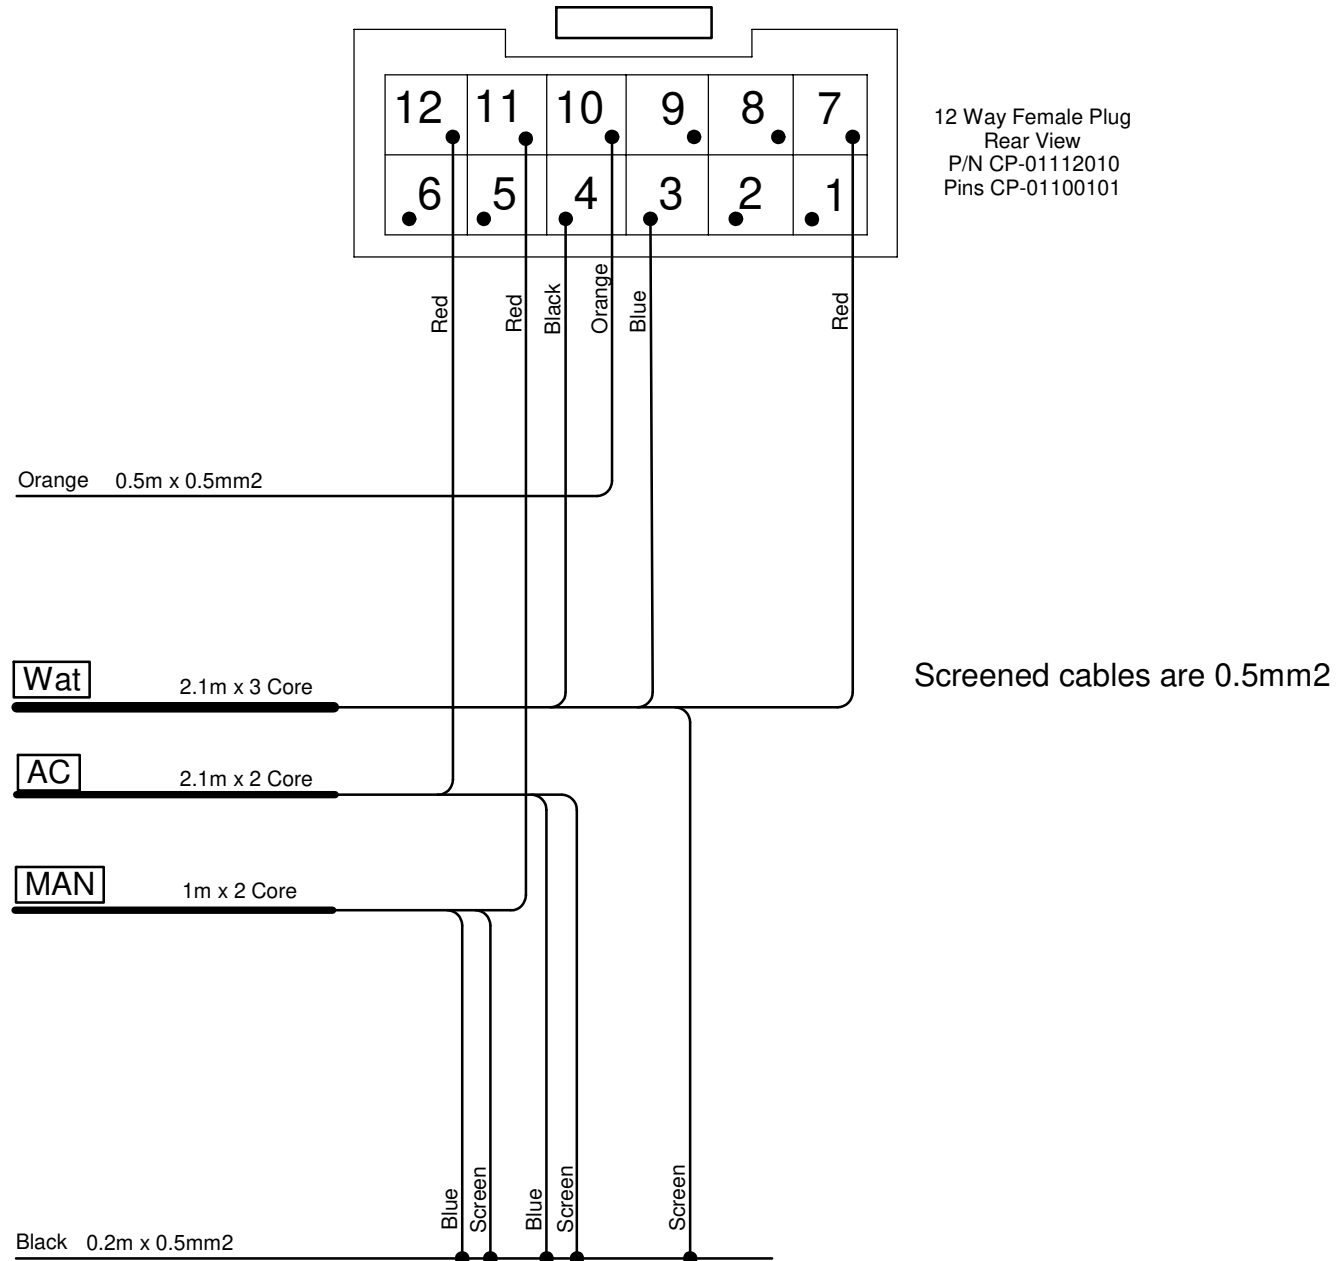

# E37 Input Harness

Last Changed: 09/03/2015