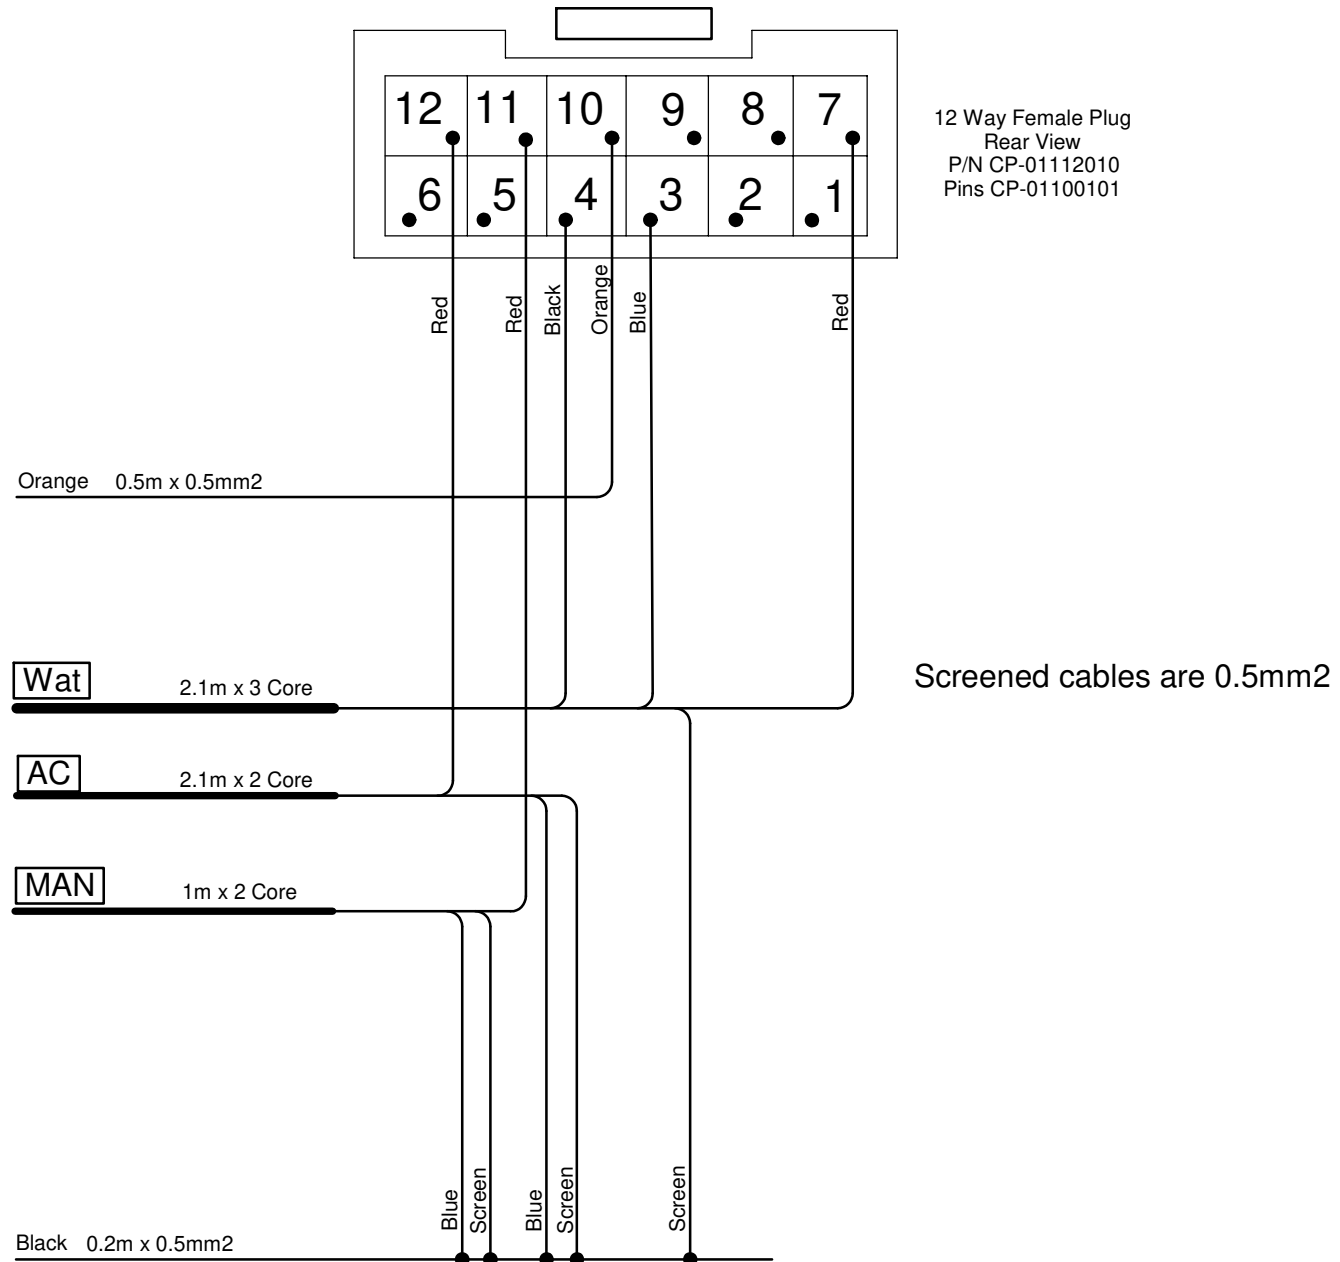

# E37 Input Harness

Last Changed: 09/03/2015