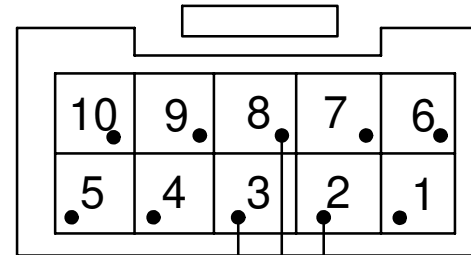

E38 Output Harness

Last Changed: 09/04/2020

10 Way Female Plug
Rear View
P/N CP-01110010
Pins CP-01100101

Black / White 2m x 0.5mm²

Black / Yellow 2m x 0.5mm²

Black / Orange 2m x 0.5mm²