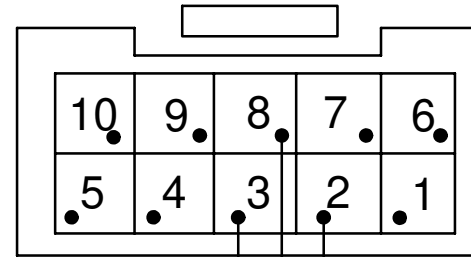

10 Way Female Plug
Rear View
P/N CP-01110010
Pins CP-01100101

Black / White 2m x 0.5mm²

Black / Yellow 2m x 0.5mm²

Black / Orange 2m x 0.5mm²

E38 Output Harness

Last Changed: 09/04/2020

10 Way Female Plug
Rear View
P/N CP-01110010
Pins CP-01100101

Black / White 2m x 0.5mm²

Black / Yellow 2m x 0.5mm²

Black / Orange 2m x 0.5mm²

E38 Output Harness

Last Changed: 09/04/2020

10 Way Female Plug
Rear View
P/N CP-01110010
Pins CP-01100101

Black / White 2m x 0.5mm²

Black / Yellow 2m x 0.5mm²

Black / Orange 2m x 0.5mm²

E38 Output Harness

Last Changed: 09/04/2020

10 Way Female Plug
Rear View
P/N CP-01110010
Pins CP-01100101

Black / White 2m x 0.5mm²

Black / Yellow 2m x 0.5mm²