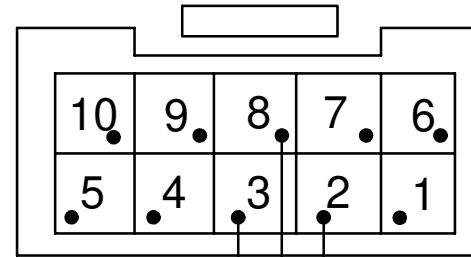

E38 Output Harness

Last Changed: 09/04/2020

10 Way Female Plug
Rear View
P/N CP-01110010
Pins CP-01100101

Black / White 2m x 0.5mm²

Black / Yellow 2m x 0.5mm²

Black / Orange 2m x 0.5mm²