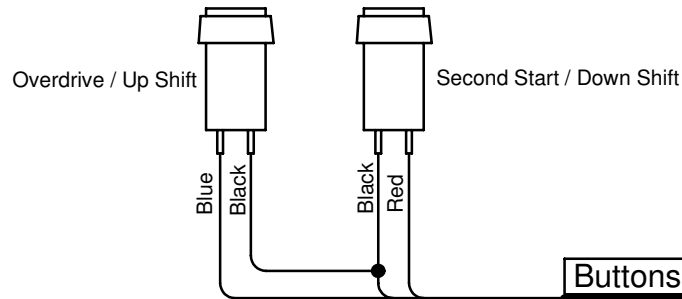

OT20 Buttons Harness

Last Changed: 02/10/2019

6 Way Male Plug
Rear View
P/N CP-01106010
Pins CP-01100101

6 Way Female Plug
Rear View
P/N CP-01106010
Pins CP-01100101

Jumper Settings - See Manual for Location

Coms 0.2m x 4 Core

Buttons 1.0m x 3 Core

Black 0.2m x 0.5mm2

Screened cables are 0.5mm2