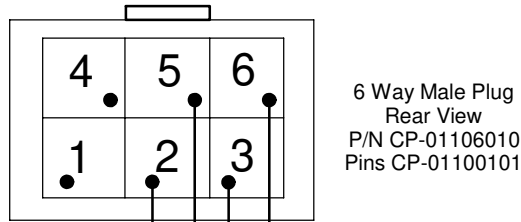

OT20 Buttons Harness

Last Changed: 02/10/2019

6 Way Male Plug
Rear View
P/N CP-01106010
Pins CP-01100101

6 Way Female Plug
Rear View
P/N CP-01106010
Pins CP-01100101

Jumper Settings - See Manual for Location

Coms 0.2m x 4 Core

Buttons 1.0m x 3 Core

Black 0.2m x 0.5mm2

Screened cables are 0.5mm2