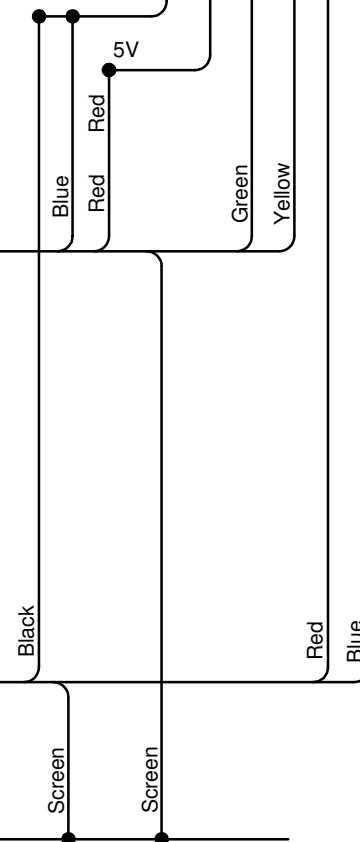

OT20 Buttons Harness

Last Changed: 02/10/2019

6 Way Male Plug
Rear View
P/N CP-01106010
Pins CP-01100101

6 Way Female Plug
Rear View
P/N CP-01106010
Pins CP-01100101

Jumper Settings - See Manual for Location

Coms 0.2m x 4 Core

Buttons 1.0m x 3 Core

Black 0.2m x 0.5mm2

Screened cables are 0.5mm2