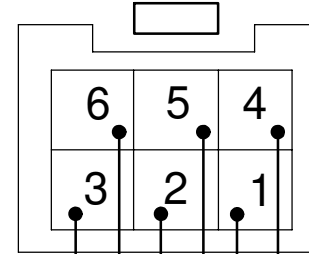

OT20 Buttons Harness

Last Changed: 02/10/2019

6 Way Male Plug
Rear View
P/N CP-01106010
Pins CP-01100101

6 Way Female Plug
Rear View
P/N CP-01106010
Pins CP-01100101

Jumper Settings - See Manual for Location

Coms 0.2m x 4 Core

Buttons 1.0m x 3 Core

Black 0.2m x 0.5mm2

Screened cables are 0.5mm2