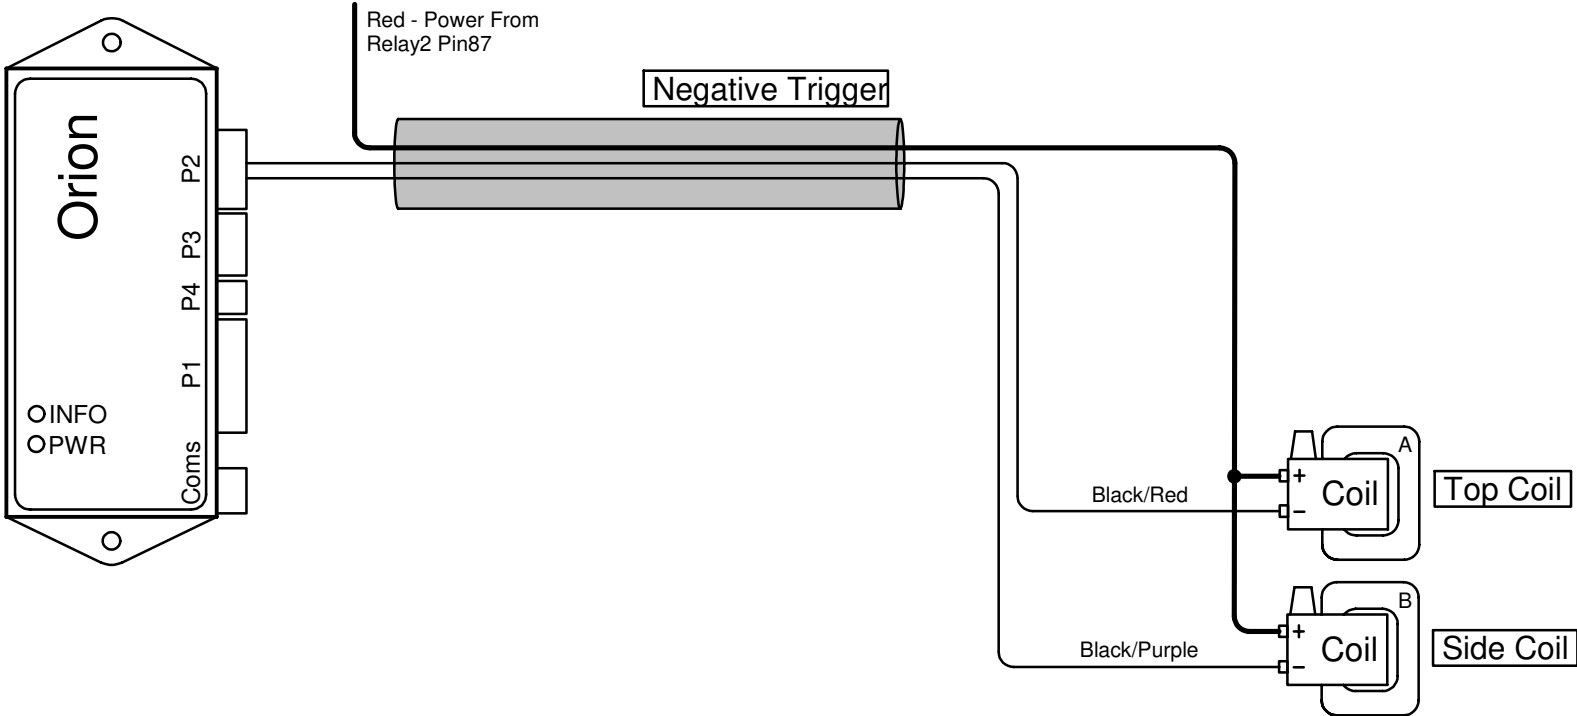

8Cyl Lexus 1UZ 2Coil No Drv

Last Changed: 09/02/2019

Harness Required: E33

Note: The order of the coils are defined by the firmware. Two Distributors with one coil each.

Harness Pin View

6	7	8	9	10
1	2	3	4	5

- 1. Black/Purple - Coil Drv 2
- 2. Black/Orange -
- 3. Black/White -
- 4. Blue -
- 5. Blue/Orange -
- 6. Black/Red - Coil Drv 1
- 7. Black/Brown -
- 8. Black/Yellow -
- 9. Green -
- 10. Blue/White -

Connector Pinouts

Software Settings

Coil Combination

Dual Distributor