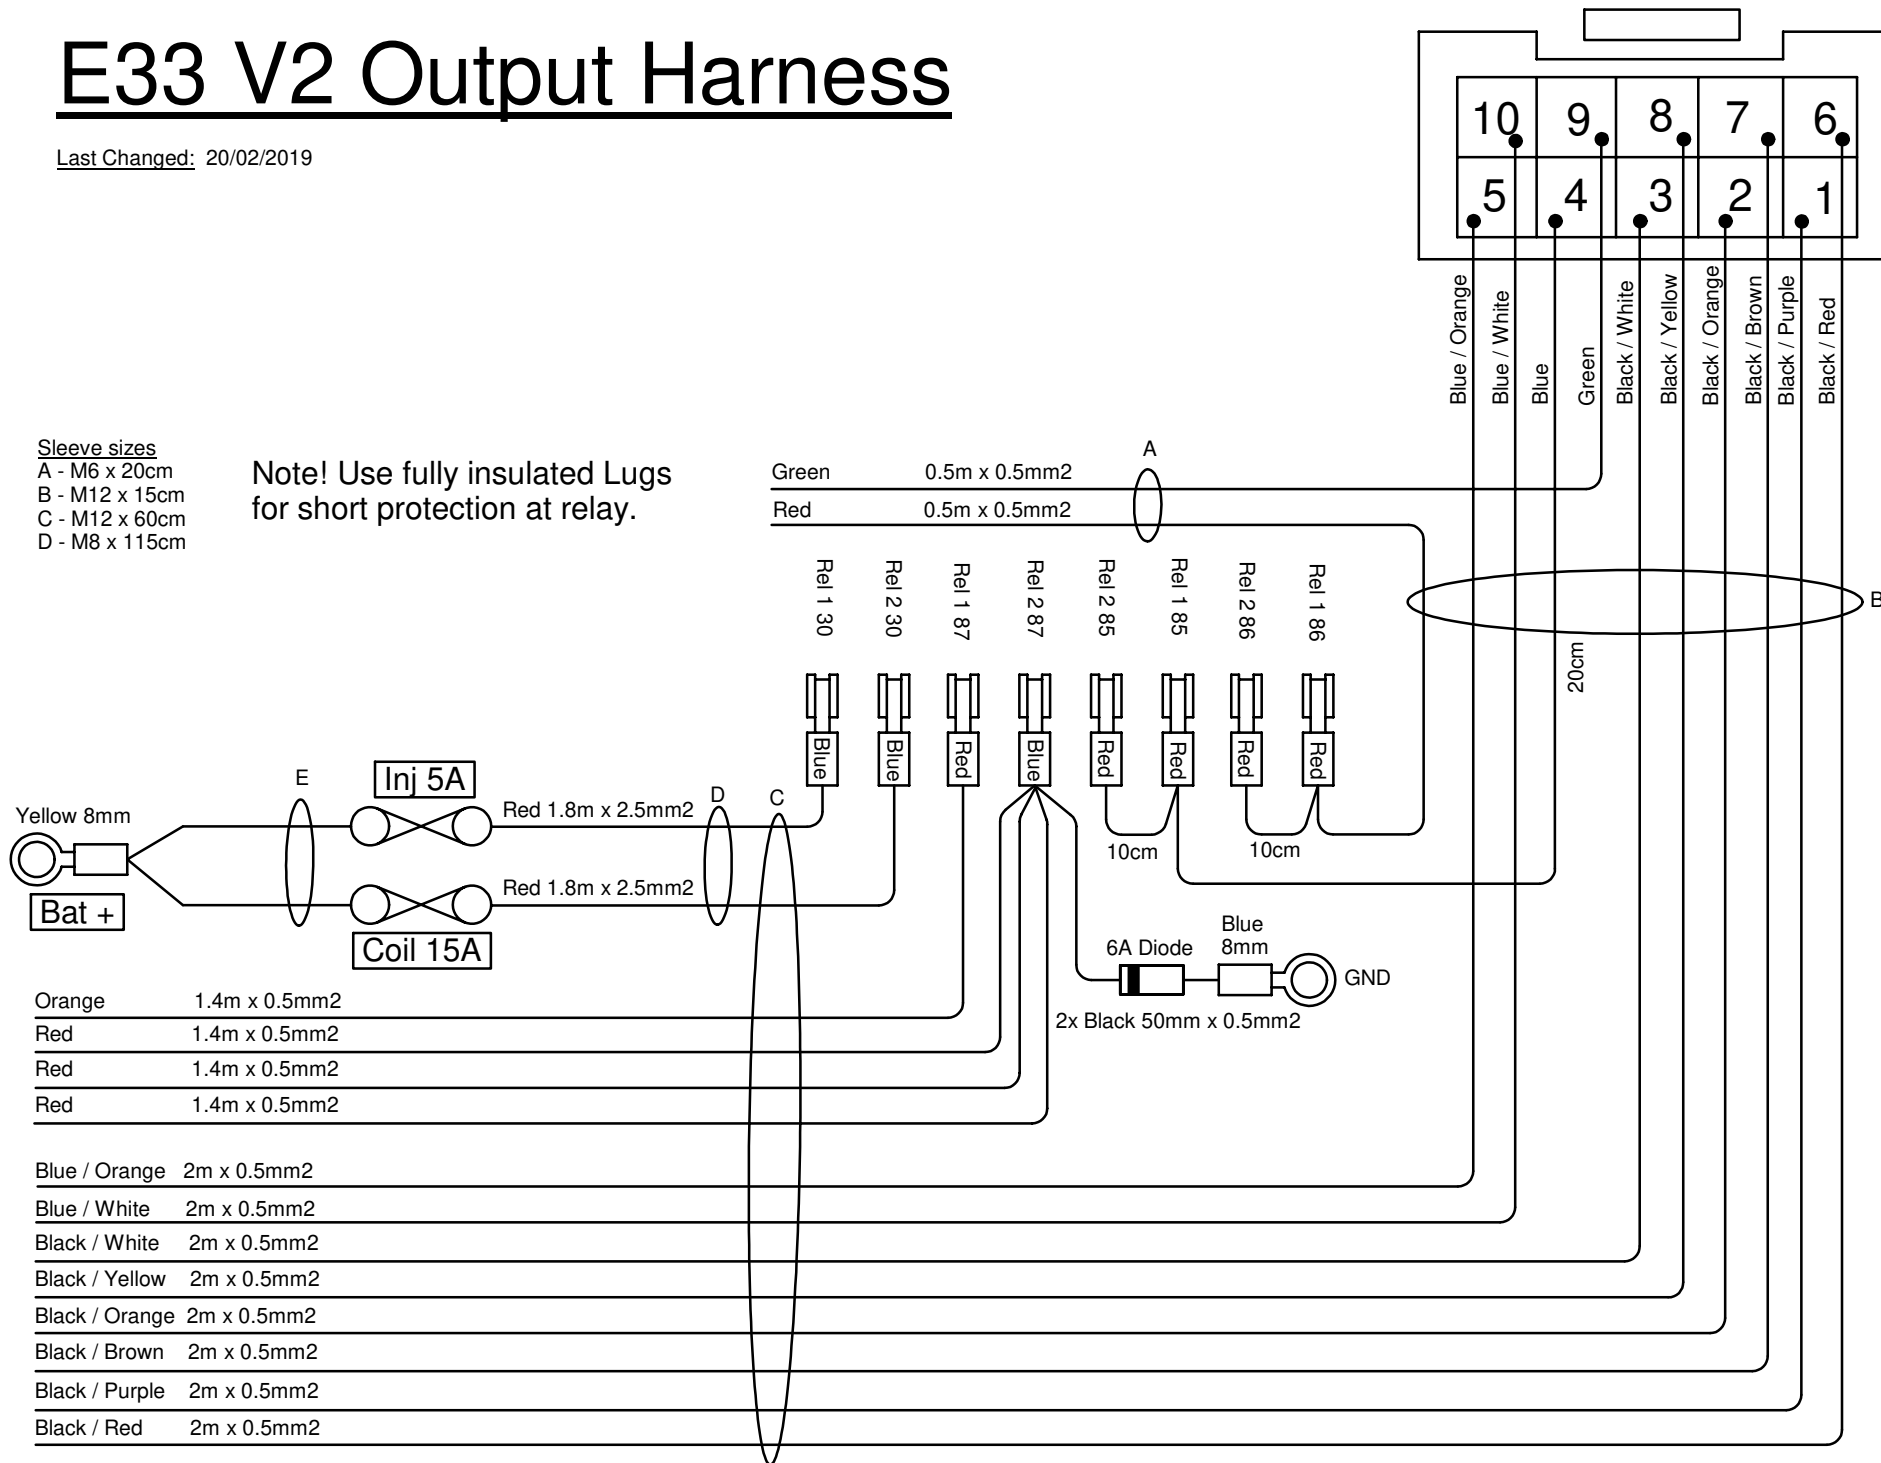

E33 V2 Output Harness

Last Changed: 20/02/2019

Sleeve sizes
 A - M6 x 20cm
 B - M12 x 15cm
 C - M12 x 60cm
 D - M8 x 115cm

Note! Use fully insulated Lugs for short protection at relay.

10 Way Female Plug
 Rear View
 P/N CP-01110010
 Pins CP-01100101

Orange	1.4m x 0.5mm2
Red	1.4m x 0.5mm2
Red	1.4m x 0.5mm2
Red	1.4m x 0.5mm2
Blue / Orange	2m x 0.5mm2
Blue / White	2m x 0.5mm2
Black / White	2m x 0.5mm2
Black / Yellow	2m x 0.5mm2
Black / Orange	2m x 0.5mm2
Black / Brown	2m x 0.5mm2
Black / Purple	2m x 0.5mm2
Black / Red	2m x 0.5mm2