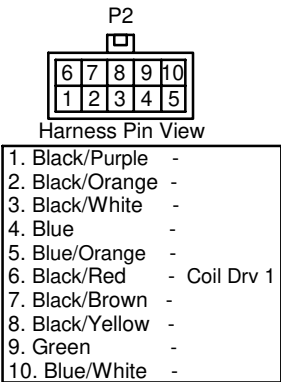

# Single Coil No Driver

Last Changed: 12/11/2018

Harness Required: E33

Connector Pinouts

Software Settings

**Coil Combination**

Single Distributor