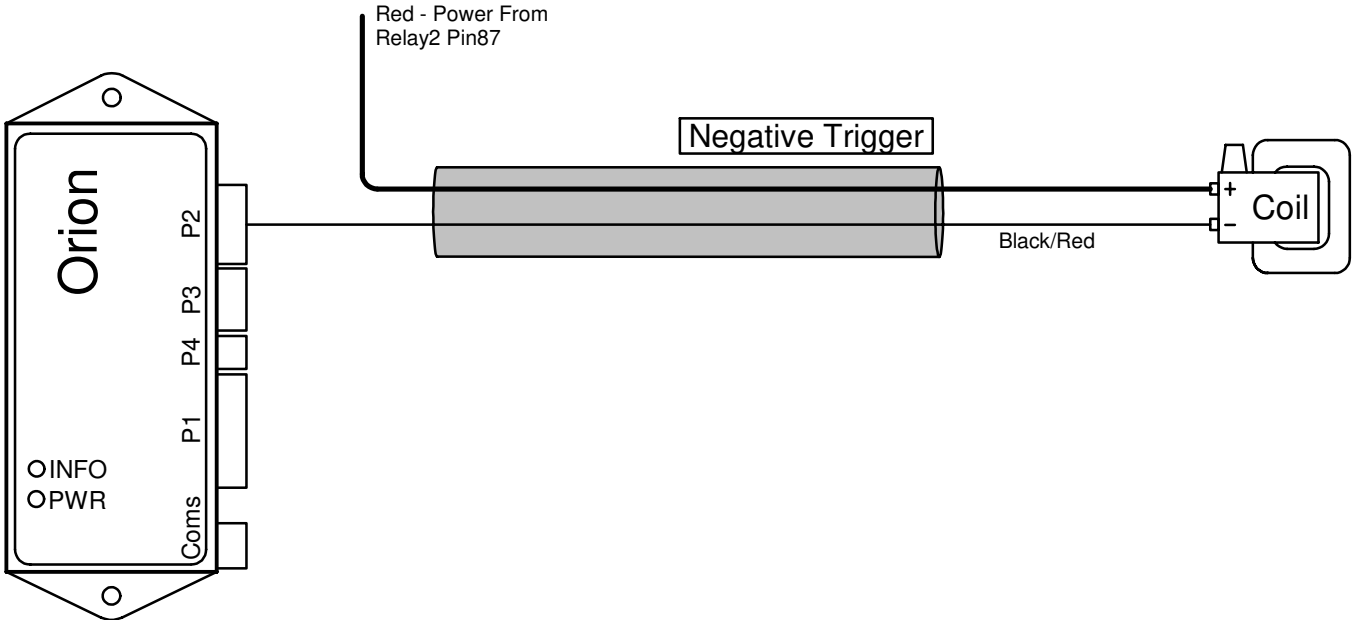

# Single Coil No Driver

Last Changed: 12/11/2018

Harness Required: E33

Connector Pinouts

Software Settings

**Coil Combination**

Single Distributor