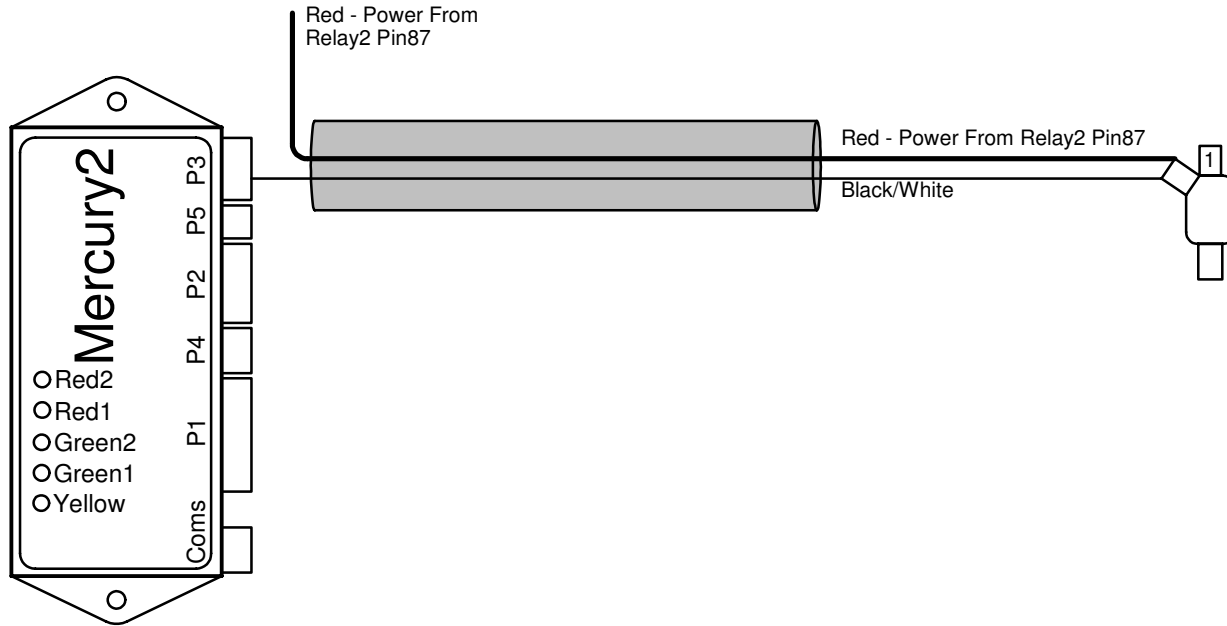

1 High Imp Injector

Last Changed: 13/11/2017

Harness Required: MEX01-2

Harness Pin View

- | | |
|-----------------|-------------|
| 1. Black/Purple | - |
| 2. Black/Orange | - |
| 3. Black/White | - Inj Drv 1 |
| 4. Blue/Orange | - |
| 5. Black/Red | - |
| 6. Black/Brown | - |
| 7. Black/Yellow | - |
| 8. Green | - |

Connector Pinouts