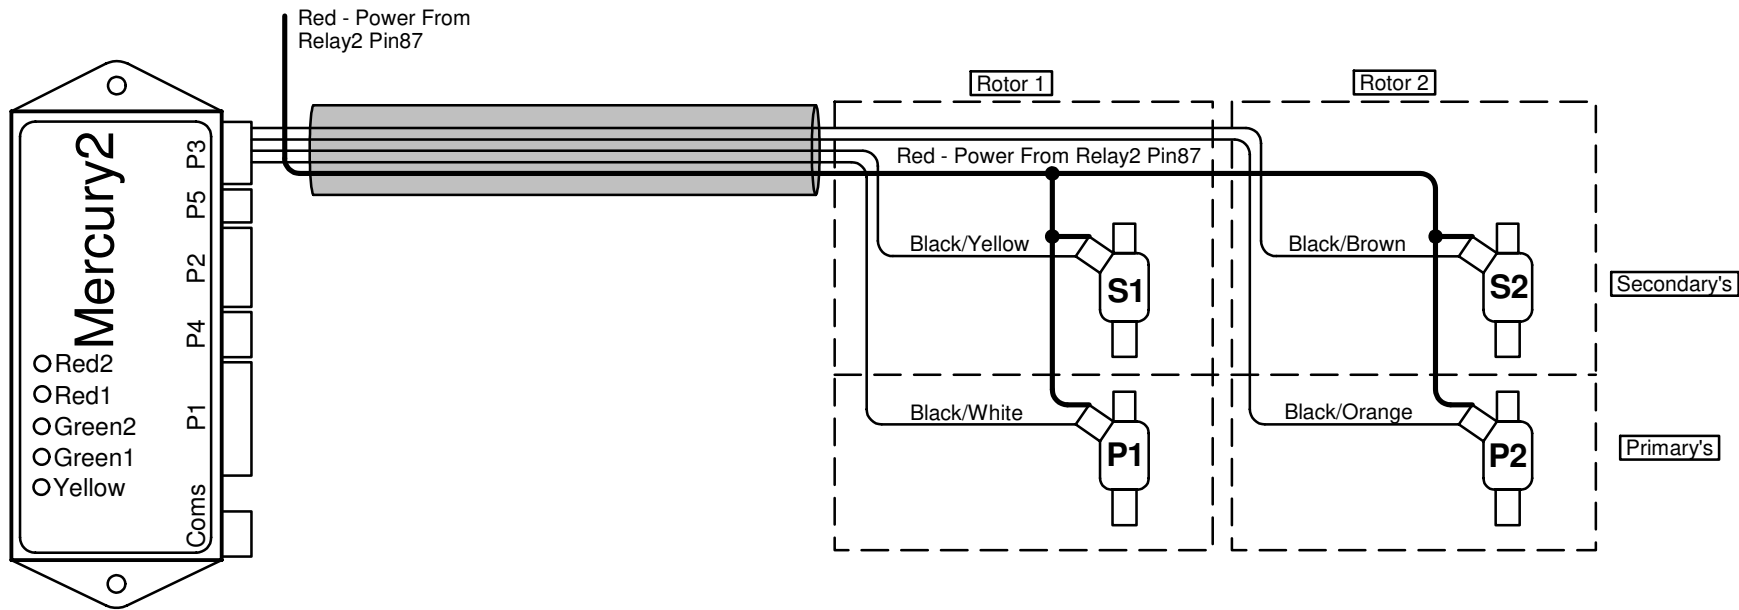

# 2Rotor Full Seq High Imp Injector

Last Changed: 13/11/2017

Harness Required: MEX01-2

Harness Pin View

- 1. Black/Purple -
- 2. Black/Orange - Inj Drv 3
- 3. Black/White - Inj Drv 1
- 4. Blue/Orange -
- 5. Black/Red -
- 6. Black/Brown - Inj Drv 4
- 7. Black/Yellow - Inj Drv 2
- 8. Green -

Connector Pinouts

### Injection Type

Full Sequential