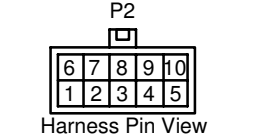

3Rotor Full Seq COP No Drv

Last Changed: 13/11/2017

Harness Required: MEX01-2 + MC6-P2

- 1. Red/White - Coil Drv 1
- 2. Red/Orange - Coil Drv 3
- 3. Red/Blue - Coil Drv 5
- 4. Blue/Red -
- 5. Red -
- 6. Red/Yellow - Coil Drv 2
- 7. Red/Green - Coil Drv 4
- 8. Red/Black - Coil Drv 6
- 9. -
- 10. Red -