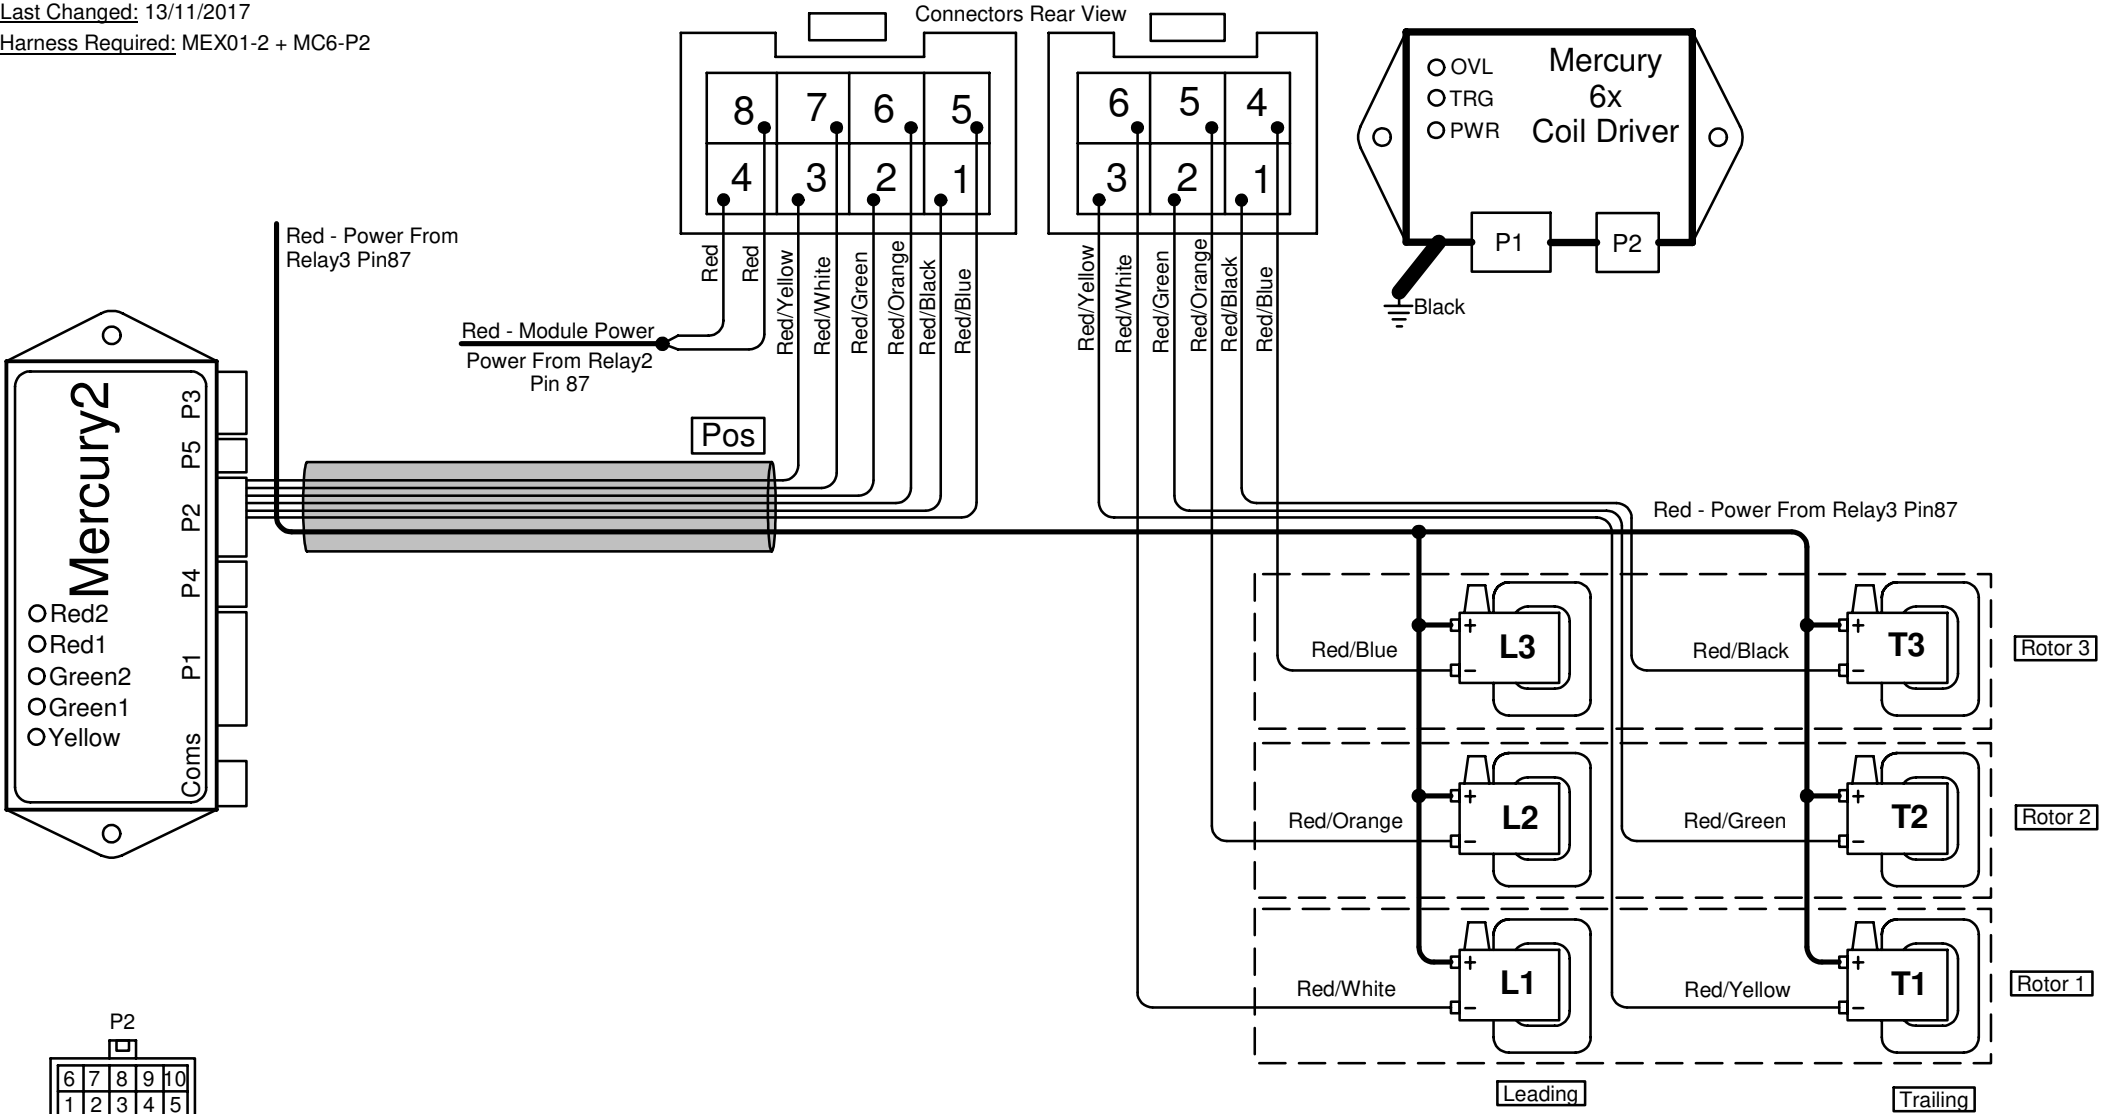

3Rotor Full Seq COP No Drv

Last Changed: 13/11/2017

Harness Required: MEX01-2 + MC6-P2

- 1. Red/White - Coil Drv 1
- 2. Red/Orange - Coil Drv 3
- 3. Red/Blue - Coil Drv 5
- 4. Blue/Red -
- 5. Red -
- 6. Red/Yellow - Coil Drv 2
- 7. Red/Green - Coil Drv 4
- 8. Red/Black - Coil Drv 6
- 9. -
- 10. Red -

Connector Pinouts

Software Settings

Coil Combination

Full Sequential