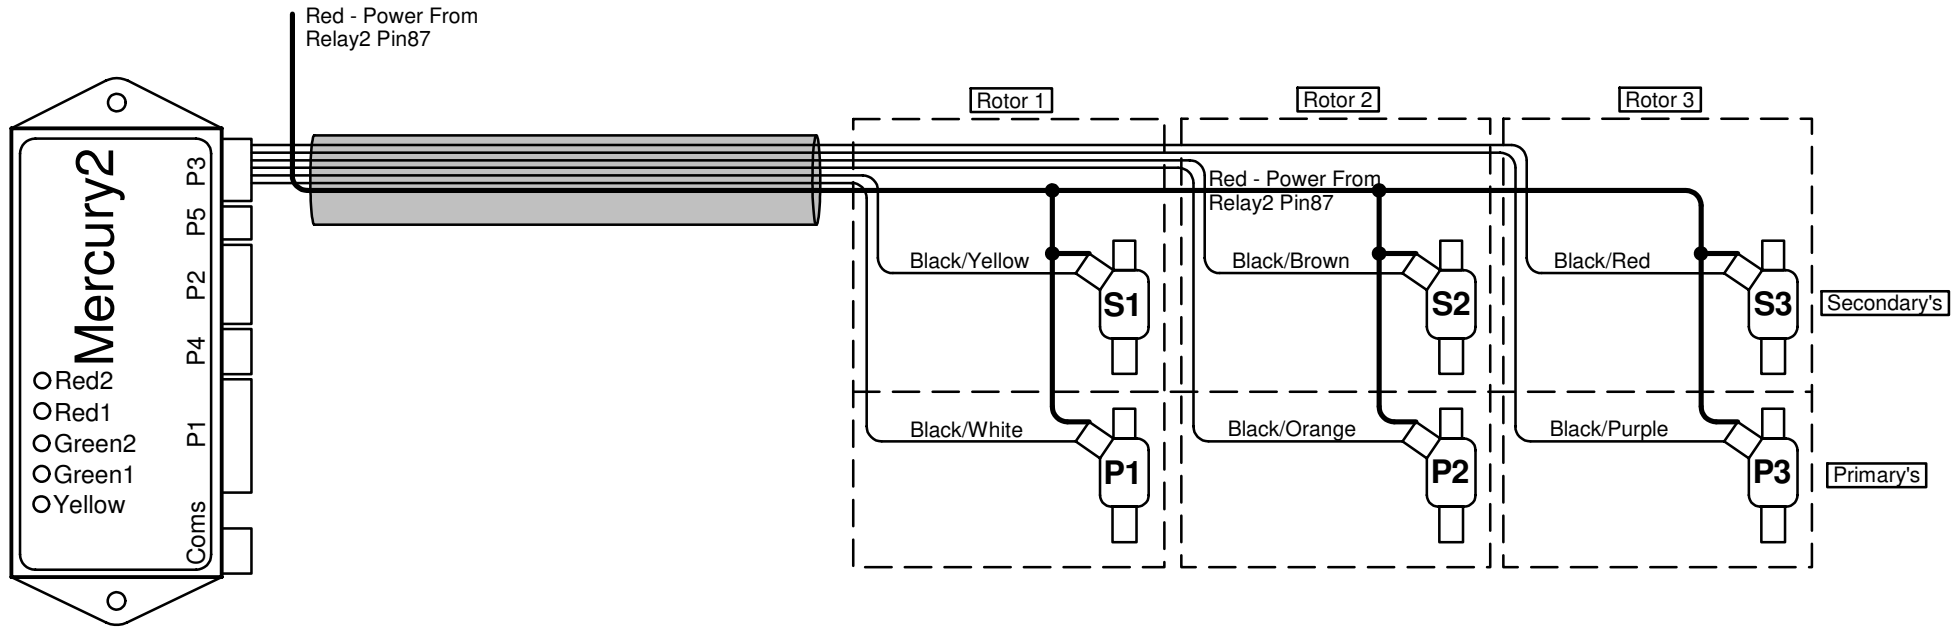

3Rotor Full Seq High Imp Dual Injector

Last Changed: 13/11/2017

Harness Required: MEX01-2

Harness Pin View

- 1. Black/Purple - Inj Drv 5
- 2. Black/Orange - Inj Drv 3
- 3. Black/White - Inj Drv 1
- 4. Blue/Orange -
- 5. Black/Red - Inj Drv 6
- 6. Black/Brown - Inj Drv 4
- 7. Black/Yellow - Inj Drv 2
- 8. Green -

Connector Pinouts

Software Settings

Injection Type

Full Sequential

Micro Fueling Type

Ratio

OR

Micro Fueling Type