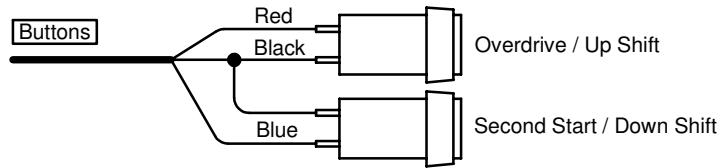

Gearbox Speed Sensor

Mercedes 5Speed 722.6

Last Changed: 10/12/2018 Page 2 of 2

Harness Required: MTWX01/2, 2x DB2, CON2

Timing Retard Circuit

LED's

NB: Resistors are required for LED's

Tiptronic Buttons

Reverse light Relay

MAP Switch