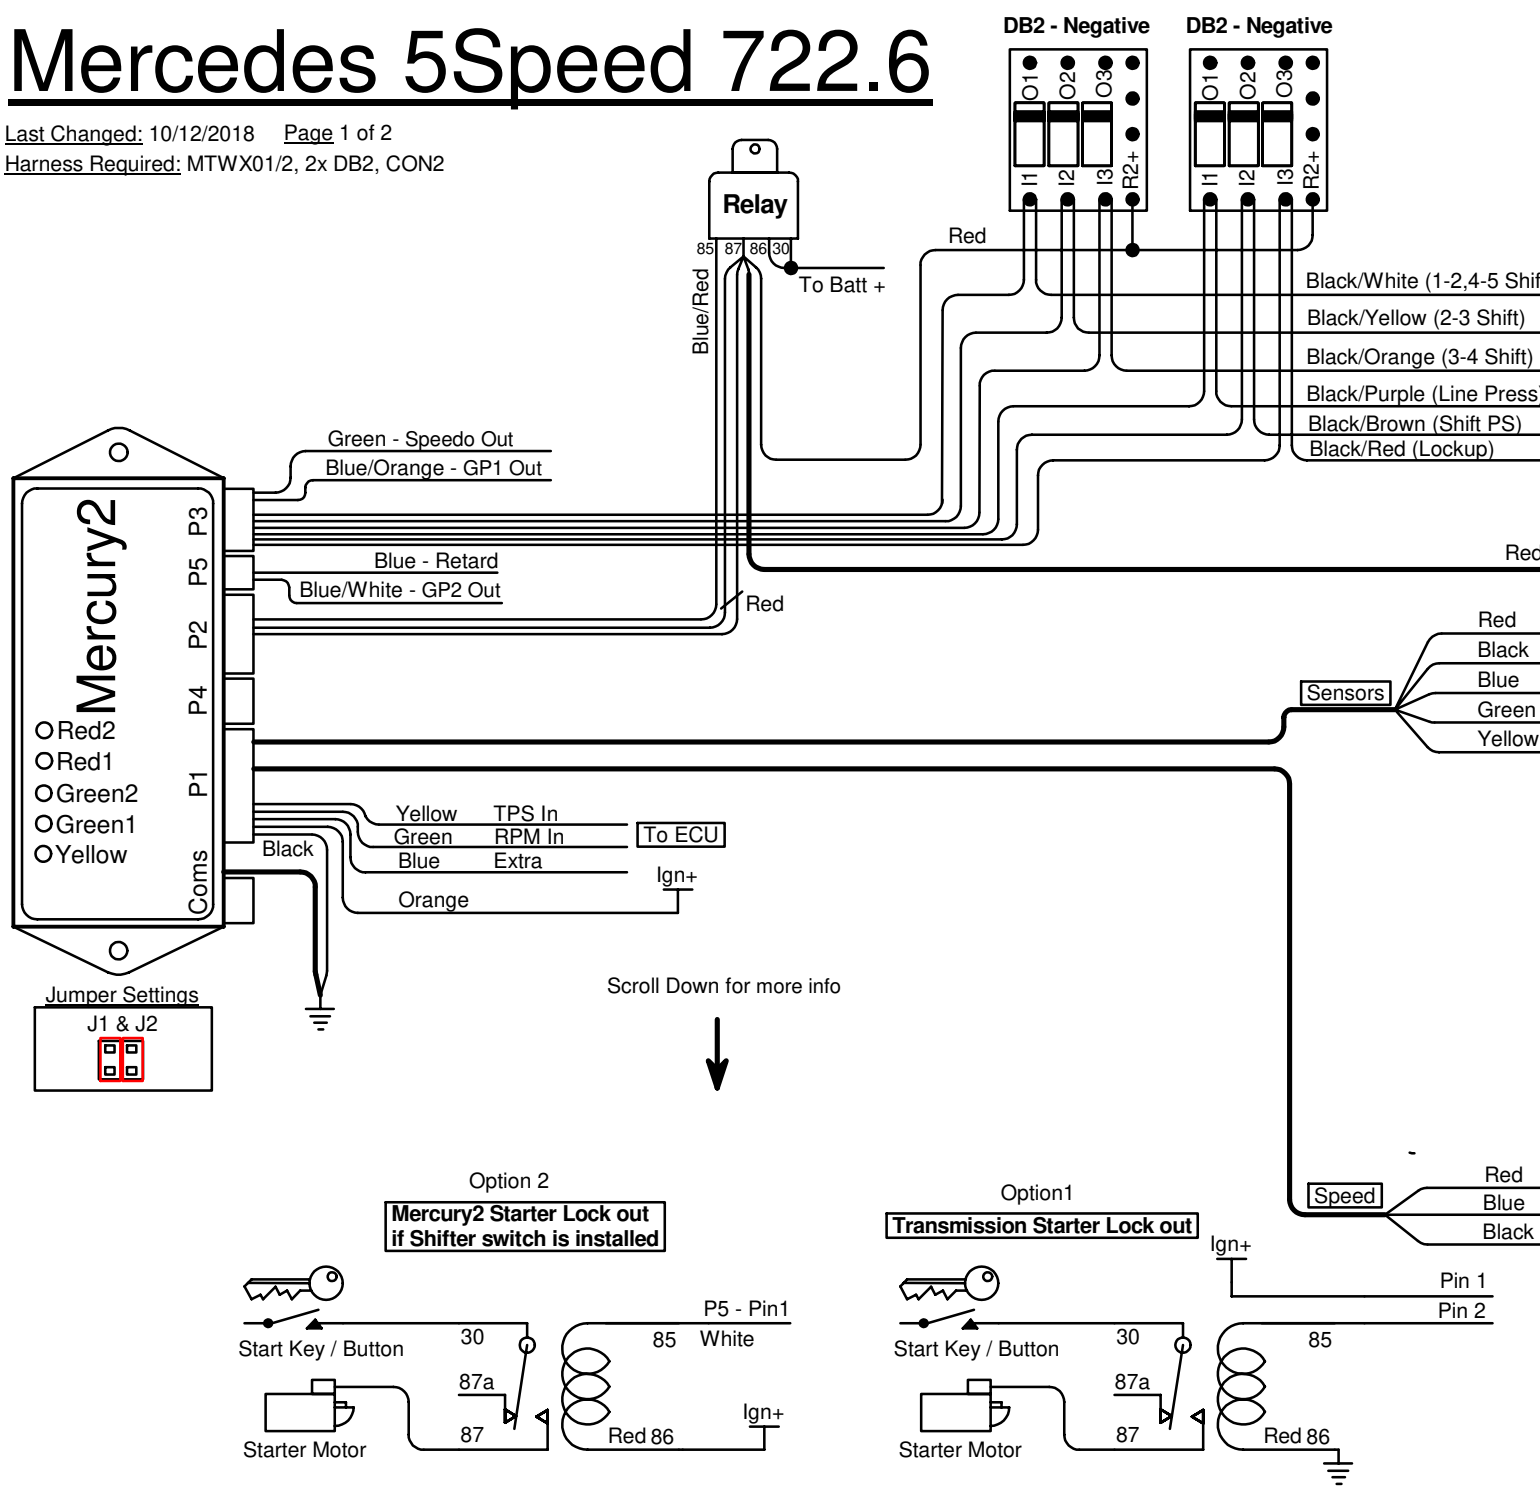

Mercedes 5Speed 722.6

Last Changed: 10/12/2018 Page 1 of 2

Harness Required: MTWX01/2, 2x DB2, CON2

Scroll Down for more info

Gearbox Connector

NB! Harness Plug Pin View

Pin	Harness + Color	Resistance	
		Cold	Hot
1	N/C		
2	Gearbox Line Press	Black/Purple	2.5 - 6.5
3	N/C		
4	Sensors TFT	Green	
5	N/U		
6	R2+	Red	
7	N/C		
8	Gearbox 2-3 Shift	Black/Yellow	2.5 - 6.5
9	Gearbox 3-4 Shift	Black/Orange	2.5 - 6.5
10	Gearbox Shift PS	Black/Brown	2.5 - 6.5
11	Gearbox Lockup	Black/Red	2 - 4
12	Sensors GND	Black	
13	Gearbox 1-2 Shift	Black/White	2.5 - 6.5

Gearbox Speed Sensor

Mercedes 5Speed 722.6

Last Changed: 10/12/2018 Page 2 of 2

Harness Required: MTWX01/2, 2x DB2, CON2

Timing Retard Circuit

LED's

NB: Resistors are required for LED's

Tiptronic Buttons

Reverse light Relay

MAP Switch