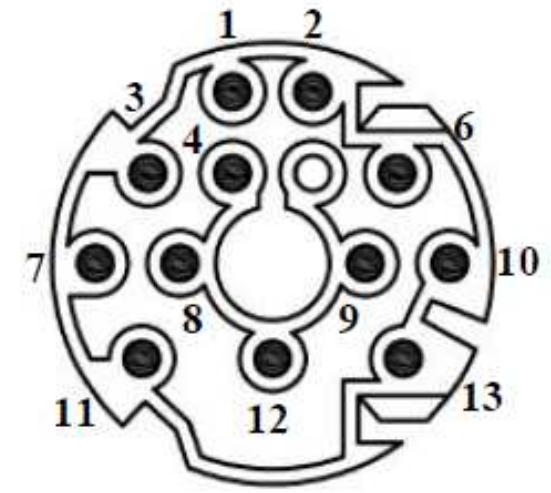

Mercedes 5Speed 722.6

Last Changed: 10/12/2018 Page 1 of 2

Harness Required: MTWX01/2, 2x DB2, CON2

Scroll Down for more info

Gearbox Connector

NB! Harness Plug Pin View

Pin	Harness + Color	Resistance	
		Cold	Hot
1	N/C		
2	Gearbox Line Press	Black/Purple	2.5 - 6.5
3	N/C		
4	Sensors TFT	Green	
5	N/U		
6	R2+	Red	
7	N/C		
8	Gearbox 2-3 Shift	Black/Yellow	2.5 - 6.5
9	Gearbox 3-4 Shift	Black/Orange	2.5 - 6.5
10	Gearbox Shift PS	Black/Brown	2.5 - 6.5
11	Gearbox Lockup	Black/Red	2 - 4
12	Sensors GND	Black	
13	Gearbox 1-2 Shift	Black/White	2.5 - 6.5

Gearbox Speed Sensor

Mercedes 5Speed 722.6

Last Changed: 10/12/2018 Page 2 of 2

Harness Required: MTWX01/2, 2x DB2, CON2

Timing Retard Circuit

LED's

NB: Resistors are required for LED's

Tiptronic Buttons

Reverse light Relay

MAP Switch