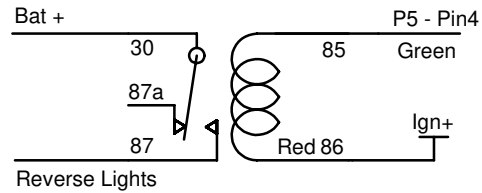

Reverse light Relay

MAP Switch