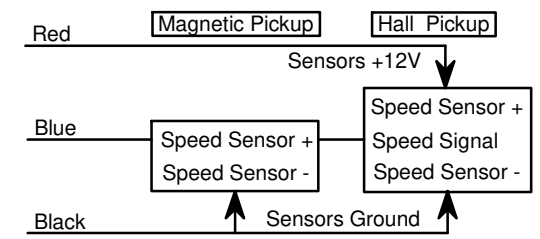

Mercedes 5Speed 722.6

Last Changed: 10/12/2018 Page 1 of 2

Harness Required: MTWX01/2, 2x DB2, CON2

Scroll Down for more info

Gearbox Connector

NB! Harness Plug Pin View

Pin	Harness + Color	Resistance	
		Cold	Hot
1	N/C		
2	Gearbox Line Press	Black/Purple	2.5 - 6.5
3	N/C		
4	Sensors TFT	Green	
5	N/U		
6	R2+	Red	
7	N/C		
8	Gearbox 2-3 Shift	Black/Yellow	2.5 - 6.5
9	Gearbox 3-4 Shift	Black/Orange	2.5 - 6.5
10	Gearbox Shift PS	Black/Brown	2.5 - 6.5
11	Gearbox Lockup	Black/Red	2 - 4
12	Sensors GND	Black	
13	Gearbox 1-2 Shift	Black/White	2.5 - 6.5

Gearbox Speed Sensor

Mercedes 5Speed 722.6

Last Changed: 10/12/2018 Page 2 of 2

Harness Required: MTWX01/2, 2x DB2, CON2

Timing Retard Circuit

LED's

NB: Resistors are required for LED's

Tiptronic Buttons

Reverse light Relay

MAP Switch