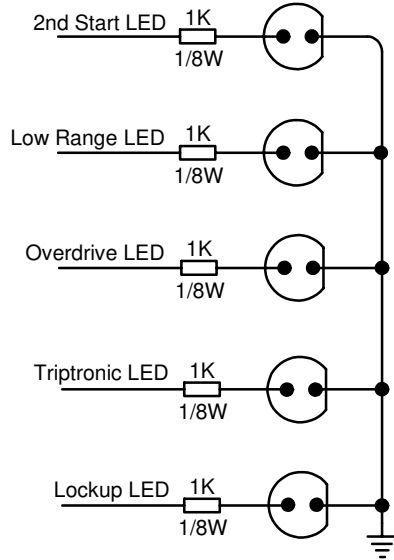

Mercedes 5Speed 722.6

Last Changed: 10/12/2018 Page 1 of 2

Harness Required: MTWX01/2, 2x DB2, CON2

Scroll Down for more info

Gearbox Connector

NB! Harness Plug Pin View

Pin	Harness + Color	Resistance	
		Cold	Hot
1	N/C		
2	Gearbox Line Press	Black/Purple	2.5 - 6.5
3	N/C		
4	Sensors TFT	Green	
5	N/U		
6	R2+	Red	
7	N/C		
8	Gearbox 2-3 Shift	Black/Yellow	2.5 - 6.5
9	Gearbox 3-4 Shift	Black/Orange	2.5 - 6.5
10	Gearbox Shift PS	Black/Brown	2.5 - 6.5
11	Gearbox Lockup	Black/Red	2 - 4
12	Sensors GND	Black	
13	Gearbox 1-2 Shift	Black/White	2.5 - 6.5

Gearbox Speed Sensor

Mercedes 5Speed 722.6

Last Changed: 10/12/2018 Page 2 of 2

Harness Required: MTWX01/2, 2x DB2, CON2

Timing Retard Circuit

LED's

NB: Resistors are required for LED's

Tiptronic Buttons

Reverse light Relay

MAP Switch