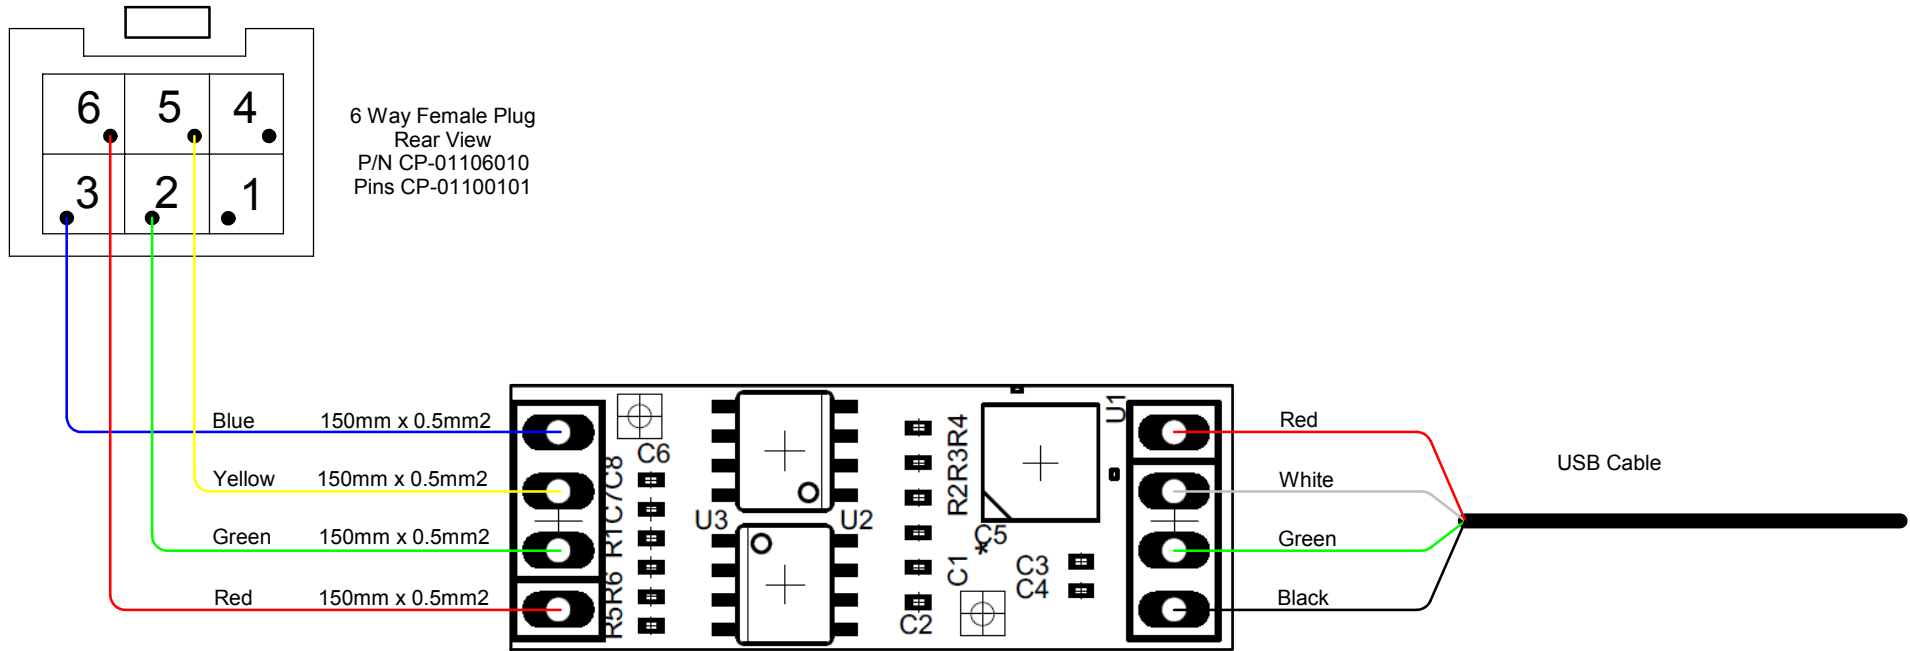

USB1B Pluto Wiring Drawing

File Name: USB1B

Last Changed: 07/12/2015

SPITRONICS™

ENGINE MANAGEMENT SYSTEMS

WWW.SPITRONICS.COM